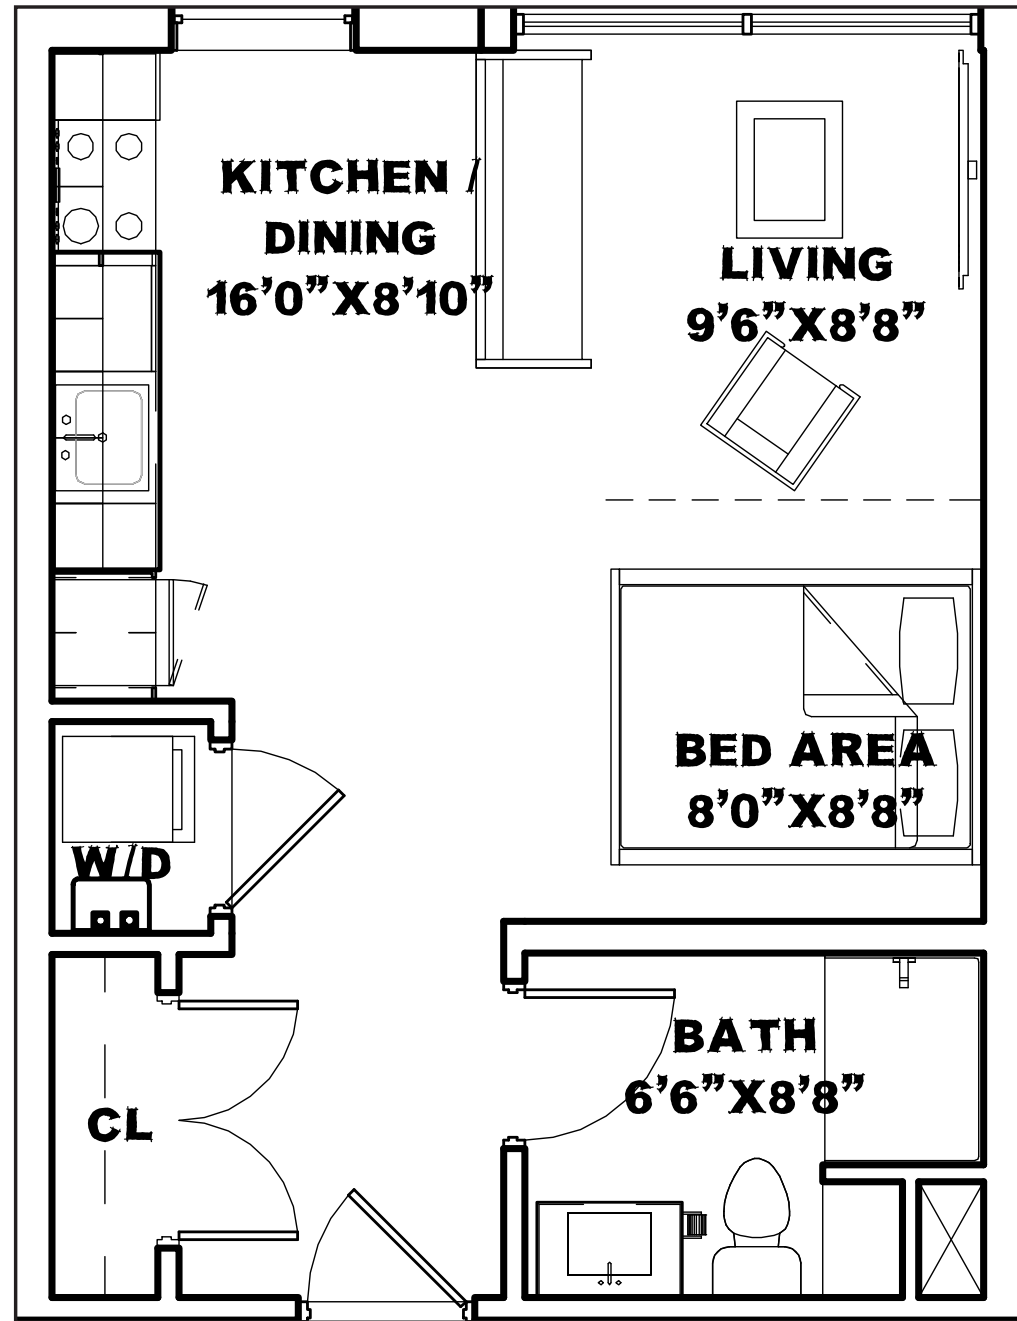

# 839 BEACON

839 Beacon Street  
Unit 101

1 Bedroom  
1 Bathroom  
693 sq. ft.

Gibson | Sotheby's  
INTERNATIONAL REALTY

*All drawings and descriptions are conceptual only and are for the convenience of reference. They should not be relied upon as representations of the final detail of 839 Beacon Street. The developer expressly reserves the right to make modifications, revisions and changes at its discretion. Actual views may vary, any views shown cannot be relied upon as actual view from any particular unit within the building.*

# 839 BEACON

839 Beacon Street  
Unit 102

Studio  
1 Bathroom  
415 sq. ft.

Gibson | Sotheby's  
INTERNATIONAL REALTY

*All drawings and descriptions are conceptual only and are for the convenience of reference. They should not be relied upon as representations of the final detail of 839 Beacon Street. The developer expressly reserves the right to make modifications, revisions and changes at its discretion. Actual views may vary, any views shown cannot be relied upon as actual view from any particular unit within the building.*

# 839 BEACON

839 Beacon Street  
Unit 103

Studio  
1 Bathroom  
415 sq. ft.

Gibson | Sotheby's  
INTERNATIONAL REALTY

*All drawings and descriptions are conceptual only and are for the convenience of reference. They should not be relied upon as representations of the final detail of 839 Beacon Street. The developer expressly reserves the right to make modifications, revisions and changes at its discretion. Actual views may vary, any views shown cannot be relied upon as actual view from any particular unit within the building.*

# 839 BEACON

**839 Beacon Street**  
Units 203, 303, 403, 503

2 Bedrooms  
2 Bathrooms  
1,125 sq. ft.