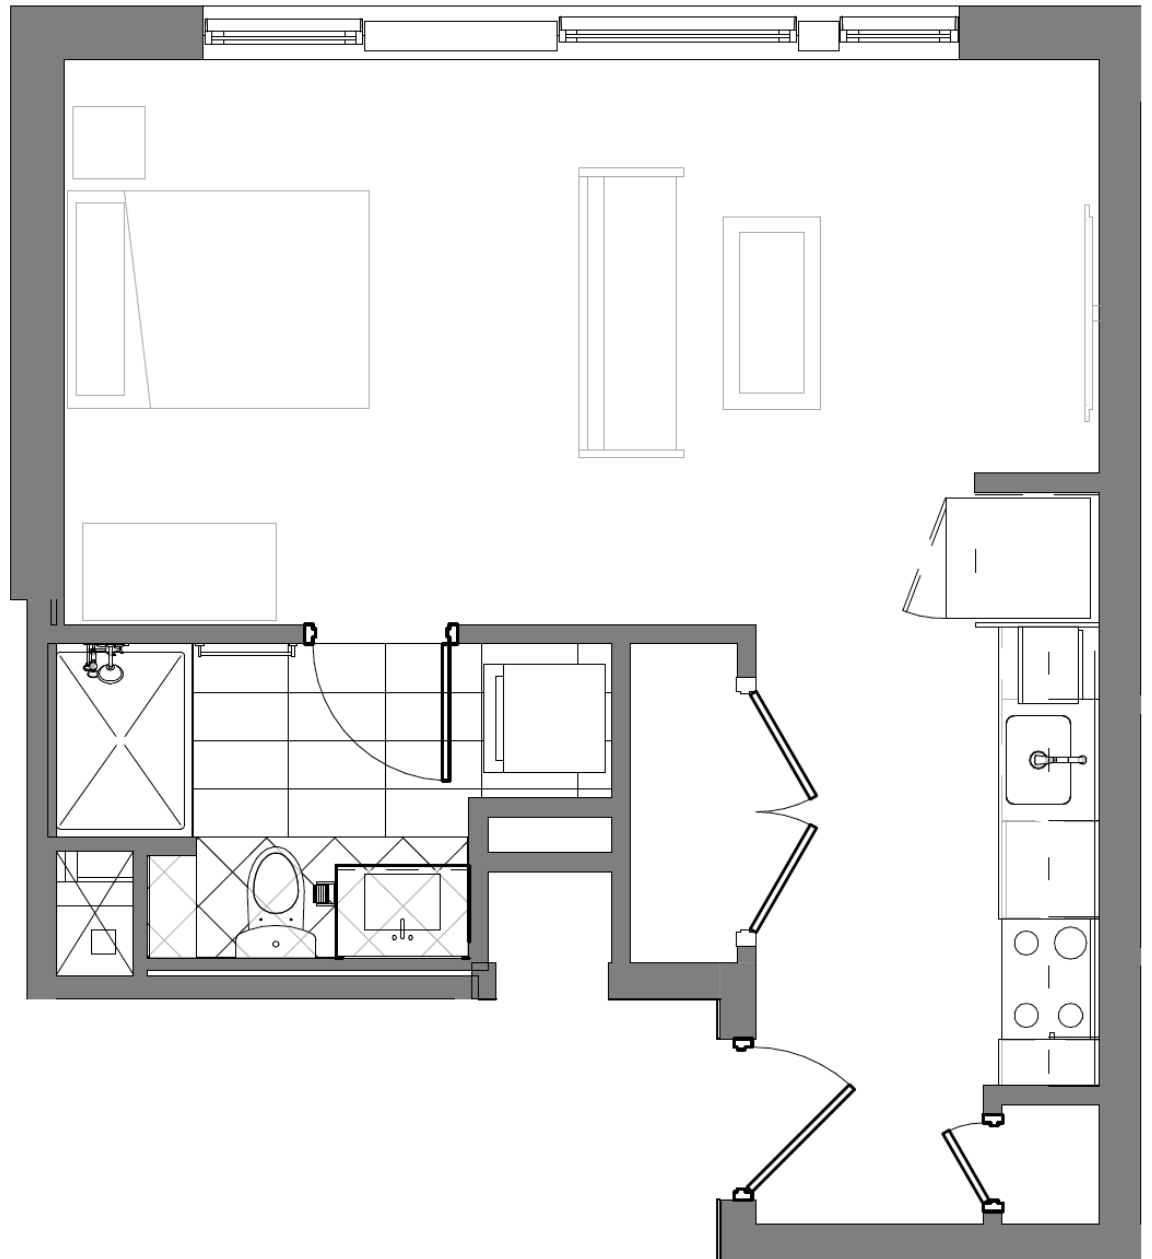

# 839 BEACON

839 Beacon Street  
Units 207 & 307

Studio  
1 Bathroom  
432 sq. ft.

Gibson | Sotheby's  
INTERNATIONAL REALTY

All drawings and descriptions are conceptual only and are for the convenience of reference. They should not be relied upon as representations of the final detail of 839 Beacon Street. The developer expressly reserves the right to make modifications, revisions and changes at its discretion. Actual views may vary, any views shown cannot be relied upon as actual view from any particular unit within the building.

# 839 BEACON

839 Beacon Street  
Units 208, 308, 407, 507

Studio  
1 Bathroom  
432 sq. ft.

Gibson | Sotheby's  
INTERNATIONAL REALTY

*All drawings and descriptions are conceptual only and are for the convenience of reference. They should not be relied upon as representations of the final detail of 839 Beacon Street. The developer expressly reserves the right to make modifications, revisions and changes at its discretion. Actual views may vary, any views shown cannot be relied upon as actual view from any particular unit within the building.*

# 839 BEACON

839 Beacon Street  
Units 209, 309, 408, 508

Studio  
1 Bathroom  
462 sq. ft.

Gibson | Sotheby's  
INTERNATIONAL REALTY

All drawings and descriptions are conceptual only and are for the convenience of reference. They should not be relied upon as representations of the final detail of 839 Beacon Street. The developer expressly reserves the right to make modifications, revisions and changes at its discretion. Actual views may vary, any views shown cannot be relied upon as actual view from any particular unit within the building.