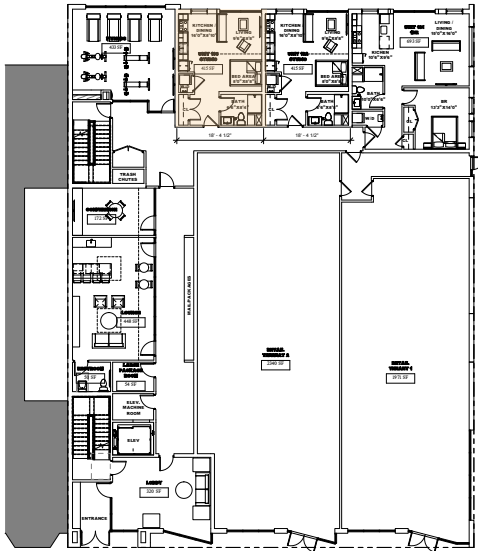

# 839 BEACON

839 Beacon Street  
Unit 101

1 Bedroom  
1 Bathroom  
693 sq. ft.

Gibson | Sotheby's  
INTERNATIONAL REALTY

*All drawings and descriptions are conceptual only and are for the convenience of reference. They should not be relied upon as representations of the final detail of 839 Beacon Street. The developer expressly reserves the right to make modifications, revisions and changes at its discretion. Actual views may vary, any views shown cannot be relied upon as actual view from any particular unit within the building.*

# 839 BEACON

839 Beacon Street  
Unit 102

Studio  
1 Bathroom  
415 sq. ft.

Gibson | Sotheby's  
INTERNATIONAL REALTY

*All drawings and descriptions are conceptual only and are for the convenience of reference. They should not be relied upon as representations of the final detail of 839 Beacon Street. The developer expressly reserves the right to make modifications, revisions and changes at its discretion. Actual views may vary, any views shown cannot be relied upon as actual view from any particular unit within the building.*

# 839 BEACON

839 Beacon Street  
Unit 103

Studio  
1 Bathroom  
415 sq. ft.

Gibson | Sotheby's  
INTERNATIONAL REALTY

*All drawings and descriptions are conceptual only and are for the convenience of reference. They should not be relied upon as representations of the final detail of 839 Beacon Street. The developer expressly reserves the right to make modifications, revisions and changes at its discretion. Actual views may vary, any views shown cannot be relied upon as actual view from any particular unit within the building.*