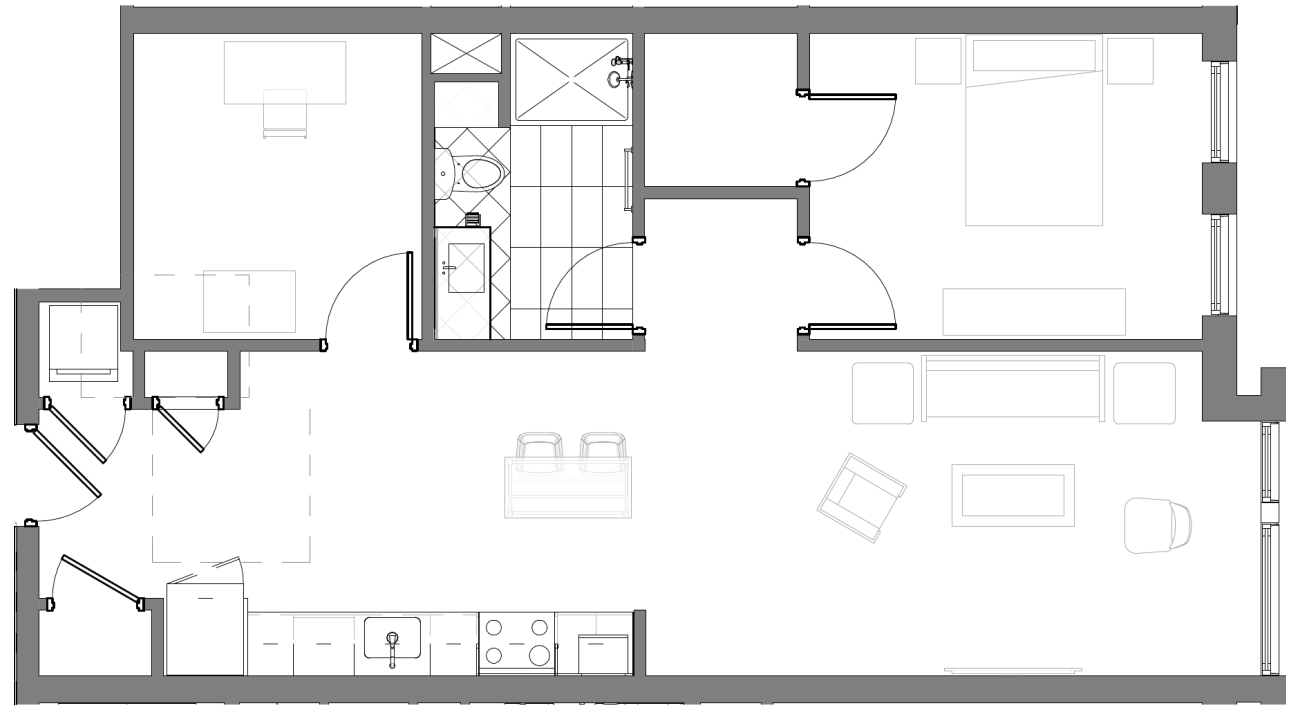

# 839 BEACON

839 Beacon Street  
Units 202, 302, 402, 502

1 Bedroom  
1 Bathroom  
608 sq. ft.

Gibson | Sotheby's  
INTERNATIONAL REALTY

*All drawings and descriptions are conceptual only and are for the convenience of reference. They should not be relied upon as representations of the final detail of 839 Beacon Street. The developer expressly reserves the right to make modifications, revisions and changes at its discretion. Actual views may vary, any views shown cannot be relied upon as actual view from any particular unit within the building.*

# 839 BEACON

**839 Beacon Street**  
Units 203, 303, 403, 503

2 Bedrooms  
2 Bathrooms  
1,125 sq. ft.

# 839 BEACON

839 Beacon Street  
Units 204, 304, 404, 504

1 Bedroom + Den  
1 Bathroom  
812 sq. ft.

Gibson | Sotheby's  
INTERNATIONAL REALTY

*All drawings and descriptions are conceptual only and are for the convenience of reference. They should not be relied upon as representations of the final detail of 839 Beacon Street. The developer expressly reserves the right to make modifications, revisions and changes at its discretion. Actual views may vary, any views shown cannot be relied upon as actual view from any particular unit within the building.*

# 839 BEACON

839 Beacon Street  
Units 205, 305, 405, 505

1 Bedroom + Den  
1 Bathroom  
812 sq. ft.

Gibson | Sotheby's  
INTERNATIONAL REALTY

*All drawings and descriptions are conceptual only and are for the convenience of reference. They should not be relied upon as representations of the final detail of 839 Beacon Street. The developer expressly reserves the right to make modifications, revisions and changes at its discretion. Actual views may vary, any views shown cannot be relied upon as actual view from any particular unit within the building.*