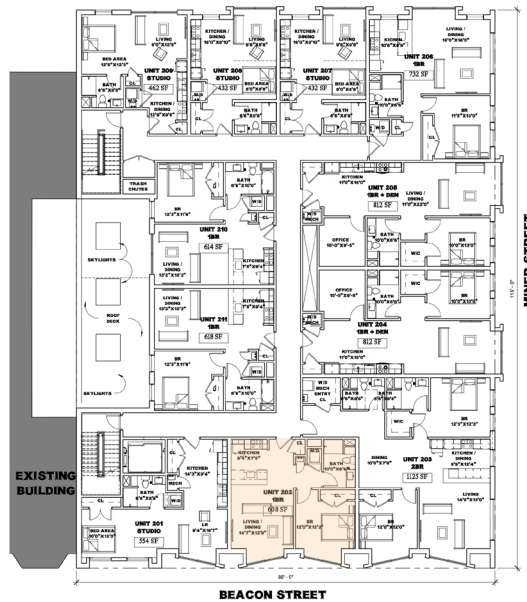

# 839 BEACON

839 Beacon Street  
Unit 103

Studio  
1 Bathroom  
415 sq. ft.

Gibson | Sotheby's  
INTERNATIONAL REALTY

*All drawings and descriptions are conceptual only and are for the convenience of reference. They should not be relied upon as representations of the final detail of 839 Beacon Street. The developer expressly reserves the right to make modifications, revisions and changes at its discretion. Actual views may vary, any views shown cannot be relied upon as actual view from any particular unit within the building.*

# 839 BEACON

839 Beacon Street  
Units 201, 301, 401, 501

Studio  
1 Bathroom  
554 sq. ft.

Gibson | Sotheby's  
INTERNATIONAL REALTY

All drawings and descriptions are conceptual only and are for the convenience of reference. They should not be relied upon as representations of the final detail of 839 Beacon Street. The developer expressly reserves the right to make modifications, revisions and changes at its discretion. Actual views may vary, any views shown cannot be relied upon as actual view from any particular unit within the building.

# 839 BEACON

839 Beacon Street  
Units 202, 302, 402, 502

1 Bedroom  
1 Bathroom  
608 sq. ft.

Gibson | Sotheby's  
INTERNATIONAL REALTY

*All drawings and descriptions are conceptual only and are for the convenience of reference. They should not be relied upon as representations of the final detail of 839 Beacon Street. The developer expressly reserves the right to make modifications, revisions and changes at its discretion. Actual views may vary, any views shown cannot be relied upon as actual view from any particular unit within the building.*

# 839 BEACON

**839 Beacon Street**  
Units 203, 303, 403, 503

2 Bedrooms  
2 Bathrooms  
1,125 sq. ft.