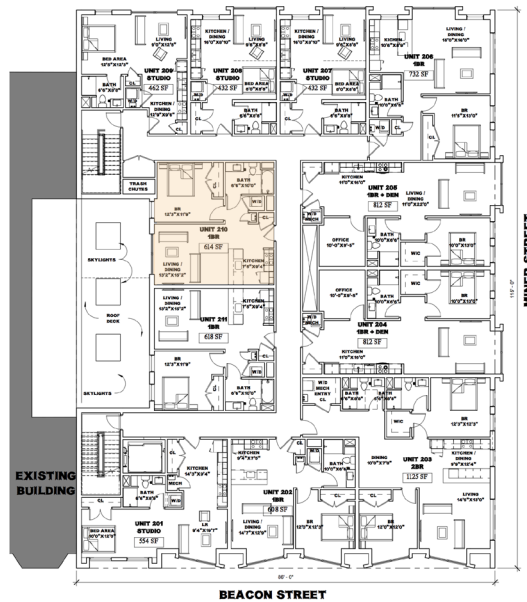

# 839 BEACON

839 Beacon Street  
Units 208, 308, 407, 507

Studio  
1 Bathroom  
432 sq. ft.

Gibson | Sotheby's  
INTERNATIONAL REALTY

*All drawings and descriptions are conceptual only and are for the convenience of reference. They should not be relied upon as representations of the final detail of 839 Beacon Street. The developer expressly reserves the right to make modifications, revisions and changes at its discretion. Actual views may vary, any views shown cannot be relied upon as actual view from any particular unit within the building.*

# 839 BEACON

839 Beacon Street  
Units 209, 309, 408, 508

Studio  
1 Bathroom  
462 sq. ft.

Gibson | Sotheby's  
INTERNATIONAL REALTY

All drawings and descriptions are conceptual only and are for the convenience of reference. They should not be relied upon as representations of the final detail of 839 Beacon Street. The developer expressly reserves the right to make modifications, revisions and changes at its discretion. Actual views may vary, any views shown cannot be relied upon as actual view from any particular unit within the building.

# 839 BEACON

839 Beacon Street  
Units 210, 310, 409, 509

1 Bedroom  
1 Bathroom  
614 sq. ft.

Gibson | Sotheby's  
INTERNATIONAL REALTY

All drawings and descriptions are conceptual only and are for the convenience of reference. They should not be relied upon as representations of the final detail of 839 Beacon Street. The developer expressly reserves the right to make modifications, revisions and changes at its discretion. Actual views may vary, any views shown cannot be relied upon as actual view from any particular unit within the building.