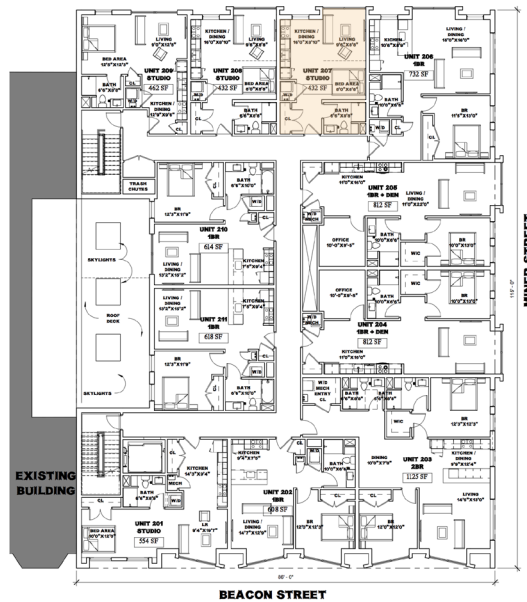

# 839 BEACON

839 Beacon Street  
Units 205, 305, 405, 505

1 Bedroom + Den  
1 Bathroom  
812 sq. ft.

Gibson | Sotheby's  
INTERNATIONAL REALTY

*All drawings and descriptions are conceptual only and are for the convenience of reference. They should not be relied upon as representations of the final detail of 839 Beacon Street. The developer expressly reserves the right to make modifications, revisions and changes at its discretion. Actual views may vary, any views shown cannot be relied upon as actual view from any particular unit within the building.*

# 839 BEACON

839 Beacon Street  
Units 206 & 306

1 Bedroom  
1 Bathroom  
732 sq. ft.

Gibson | Sotheby's  
INTERNATIONAL REALTY

*All drawings and descriptions are conceptual only and are for the convenience of reference. They should not be relied upon as representations of the final detail of 839 Beacon Street. The developer expressly reserves the right to make modifications, revisions and changes at its discretion. Actual views may vary, any views shown cannot be relied upon as actual view from any particular unit within the building.*

# 839 BEACON

839 Beacon Street  
Units 207 & 307

Studio  
1 Bathroom  
432 sq. ft.

Gibson | Sotheby's  
INTERNATIONAL REALTY

All drawings and descriptions are conceptual only and are for the convenience of reference. They should not be relied upon as representations of the final detail of 839 Beacon Street. The developer expressly reserves the right to make modifications, revisions and changes at its discretion. Actual views may vary, any views shown cannot be relied upon as actual view from any particular unit within the building.