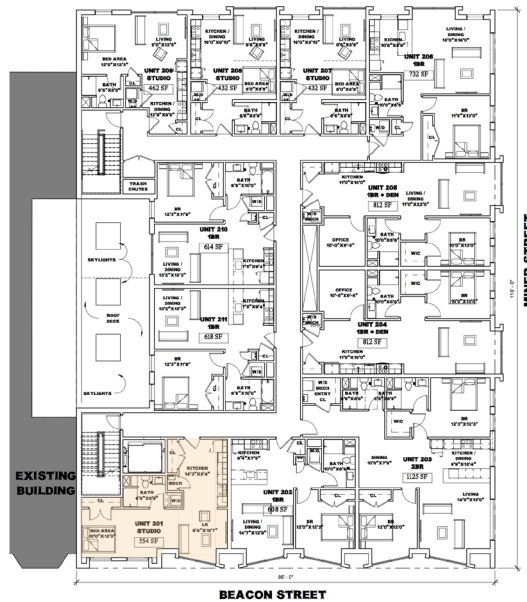

839 BEACON

839 Beacon Street
Units 201, 301, 401, 501

Studio
1 Bathroom
554 sq. ft.

Gibson | Sotheby's
INTERNATIONAL REALTY

All drawings and descriptions are conceptual only and are for the convenience of reference. They should not be relied upon as representations of the final detail of 839 Beacon Street. The developer expressly reserves the right to make modifications, revisions and changes at its discretion. Actual views may vary, any views shown cannot be relied upon as actual view from any particular unit within the building.