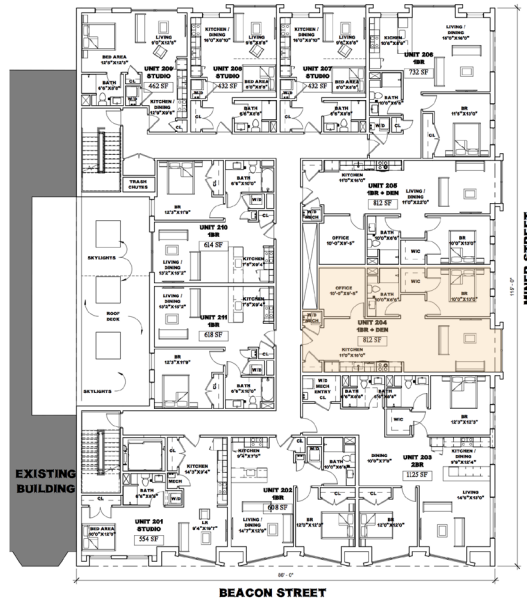

# 839 BEACON

839 Beacon Street  
Units 202, 302, 402, 502

1 Bedroom  
1 Bathroom  
608 sq. ft.

Gibson | Sotheby's  
INTERNATIONAL REALTY

*All drawings and descriptions are conceptual only and are for the convenience of reference. They should not be relied upon as representations of the final detail of 839 Beacon Street. The developer expressly reserves the right to make modifications, revisions and changes at its discretion. Actual views may vary, any views shown cannot be relied upon as actual view from any particular unit within the building.*

# 839 BEACON

**839 Beacon Street**  
Units 203, 303, 403, 503

2 Bedrooms  
2 Bathrooms  
1,125 sq. ft.

# 839 BEACON

839 Beacon Street  
Units 204, 304, 404, 504

1 Bedroom + Den  
1 Bathroom  
812 sq. ft.

Gibson | Sotheby's  
INTERNATIONAL REALTY

*All drawings and descriptions are conceptual only and are for the convenience of reference. They should not be relied upon as representations of the final detail of 839 Beacon Street. The developer expressly reserves the right to make modifications, revisions and changes at its discretion. Actual views may vary, any views shown cannot be relied upon as actual view from any particular unit within the building.*

# 839 BEACON

839 Beacon Street  
Units 205, 305, 405, 505

1 Bedroom + Den  
1 Bathroom  
812 sq. ft.

Gibson | Sotheby's  
INTERNATIONAL REALTY

*All drawings and descriptions are conceptual only and are for the convenience of reference. They should not be relied upon as representations of the final detail of 839 Beacon Street. The developer expressly reserves the right to make modifications, revisions and changes at its discretion. Actual views may vary, any views shown cannot be relied upon as actual view from any particular unit within the building.*