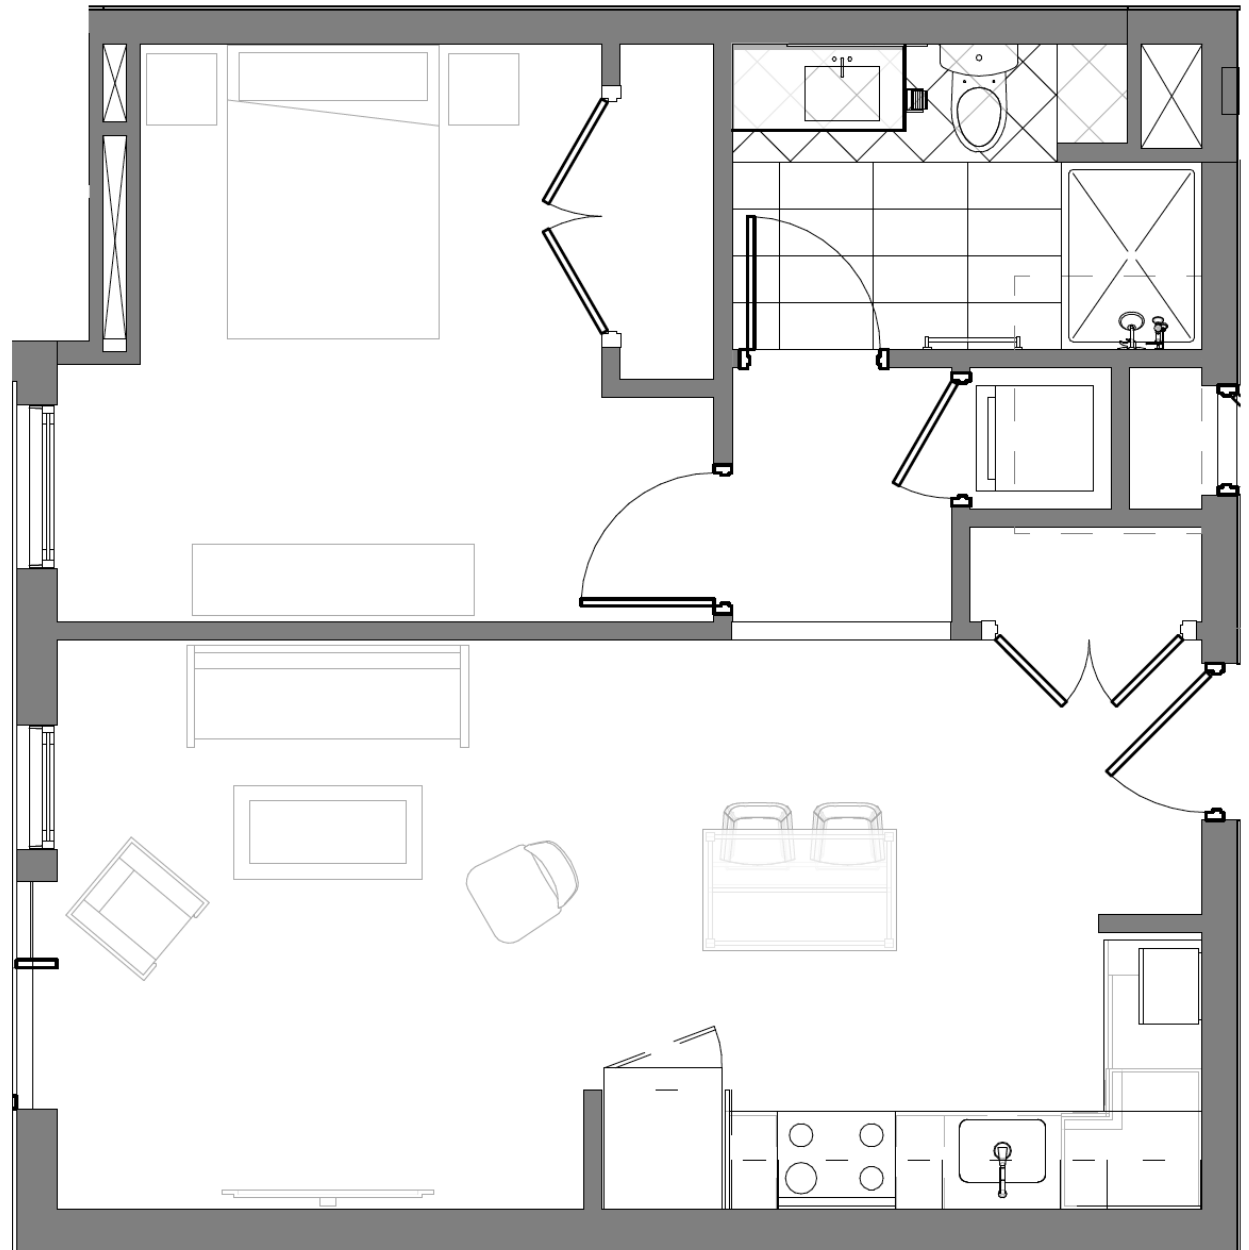

# 839 BEACON

839 Beacon Street  
Units 208, 308, 407, 507

Studio  
1 Bathroom  
432 sq. ft.

Gibson | Sotheby's  
INTERNATIONAL REALTY

*All drawings and descriptions are conceptual only and are for the convenience of reference. They should not be relied upon as representations of the final detail of 839 Beacon Street. The developer expressly reserves the right to make modifications, revisions and changes at its discretion. Actual views may vary, any views shown cannot be relied upon as actual view from any particular unit within the building.*

# 839 BEACON

839 Beacon Street  
Units 209, 309, 408, 508

Studio  
1 Bathroom  
462 sq. ft.

Gibson | Sotheby's  
INTERNATIONAL REALTY

All drawings and descriptions are conceptual only and are for the convenience of reference. They should not be relied upon as representations of the final detail of 839 Beacon Street. The developer expressly reserves the right to make modifications, revisions and changes at its discretion. Actual views may vary, any views shown cannot be relied upon as actual view from any particular unit within the building.

# 839 BEACON

839 Beacon Street  
Units 210, 310, 409, 509

1 Bedroom  
1 Bathroom  
614 sq. ft.

Gibson | Sotheby's  
INTERNATIONAL REALTY

All drawings and descriptions are conceptual only and are for the convenience of reference. They should not be relied upon as representations of the final detail of 839 Beacon Street. The developer expressly reserves the right to make modifications, revisions and changes at its discretion. Actual views may vary, any views shown cannot be relied upon as actual view from any particular unit within the building.