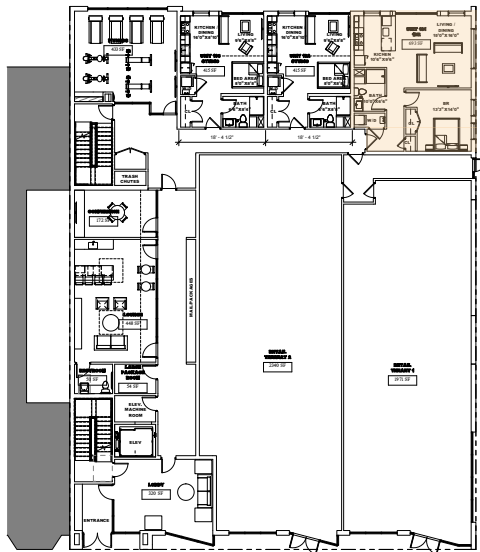

# 839 BEACON

839 Beacon Street  
Unit 101

1 Bedroom  
1 Bathroom  
693 sq. ft.

Gibson | Sotheby's  
INTERNATIONAL REALTY

*All drawings and descriptions are conceptual only and are for the convenience of reference. They should not be relied upon as representations of the final detail of 839 Beacon Street. The developer expressly reserves the right to make modifications, revisions and changes at its discretion. Actual views may vary, any views shown cannot be relied upon as actual view from any particular unit within the building.*

# 839 BEACON

839 Beacon Street  
Unit 102

Studio  
1 Bathroom  
415 sq. ft.

Gibson | Sotheby's  
INTERNATIONAL REALTY

*All drawings and descriptions are conceptual only and are for the convenience of reference. They should not be relied upon as representations of the final detail of 839 Beacon Street. The developer expressly reserves the right to make modifications, revisions and changes at its discretion. Actual views may vary, any views shown cannot be relied upon as actual view from any particular unit within the building.*

# 839 BEACON

839 Beacon Street  
Unit 103

Studio  
1 Bathroom  
415 sq. ft.

Gibson | Sotheby's  
INTERNATIONAL REALTY

*All drawings and descriptions are conceptual only and are for the convenience of reference. They should not be relied upon as representations of the final detail of 839 Beacon Street. The developer expressly reserves the right to make modifications, revisions and changes at its discretion. Actual views may vary, any views shown cannot be relied upon as actual view from any particular unit within the building.*