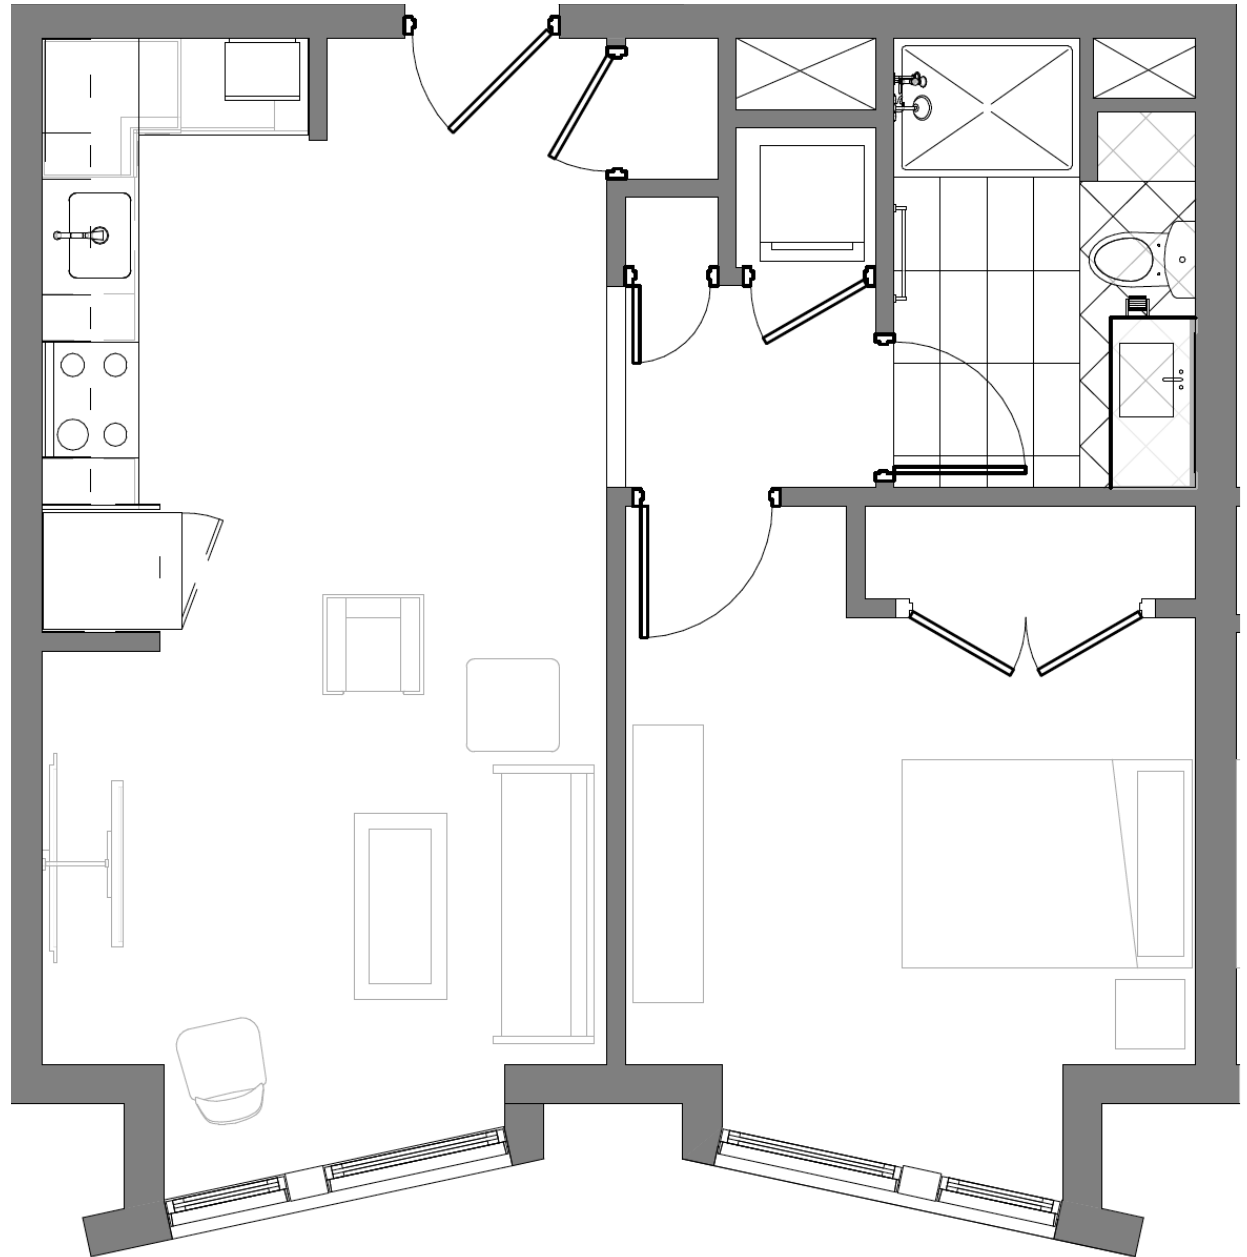

# 839 BEACON

839 Beacon Street  
Unit 103

Studio  
1 Bathroom  
415 sq. ft.

Gibson | Sotheby's  
INTERNATIONAL REALTY

*All drawings and descriptions are conceptual only and are for the convenience of reference. They should not be relied upon as representations of the final detail of 839 Beacon Street. The developer expressly reserves the right to make modifications, revisions and changes at its discretion. Actual views may vary, any views shown cannot be relied upon as actual view from any particular unit within the building.*

# 839 BEACON

839 Beacon Street  
Units 201, 301, 401, 501

Studio  
1 Bathroom  
554 sq. ft.

Gibson | Sotheby's  
INTERNATIONAL REALTY

All drawings and descriptions are conceptual only and are for the convenience of reference. They should not be relied upon as representations of the final detail of 839 Beacon Street. The developer expressly reserves the right to make modifications, revisions and changes at its discretion. Actual views may vary, any views shown cannot be relied upon as actual view from any particular unit within the building.

# 839 BEACON

839 Beacon Street  
Units 202, 302, 402, 502

1 Bedroom  
1 Bathroom  
608 sq. ft.

Gibson | Sotheby's  
INTERNATIONAL REALTY

*All drawings and descriptions are conceptual only and are for the convenience of reference. They should not be relied upon as representations of the final detail of 839 Beacon Street. The developer expressly reserves the right to make modifications, revisions and changes at its discretion. Actual views may vary, any views shown cannot be relied upon as actual view from any particular unit within the building.*

# 839 BEACON

**839 Beacon Street**  
Units 203, 303, 403, 503

2 Bedrooms  
2 Bathrooms  
1,125 sq. ft.