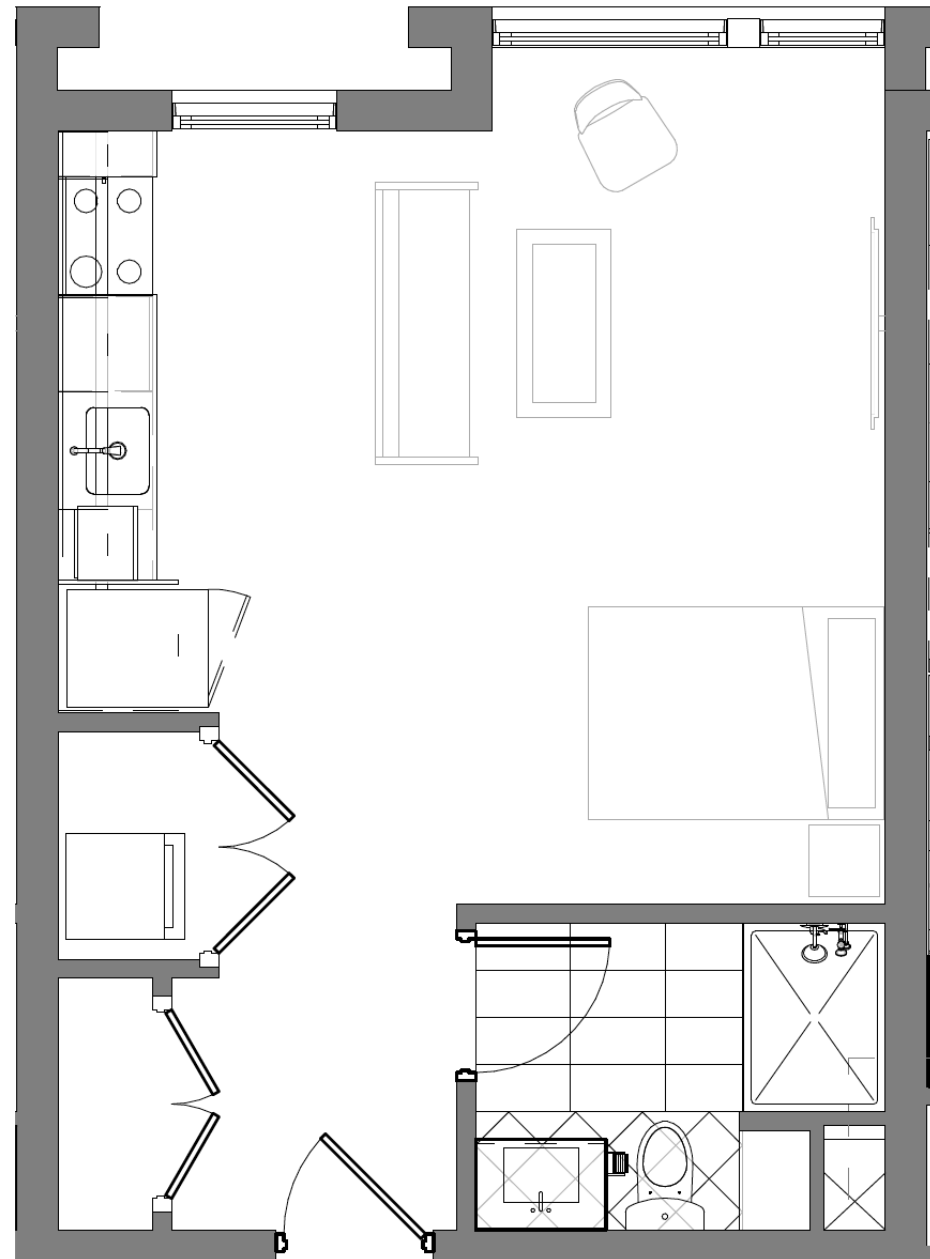

# 839 BEACON

839 Beacon Street  
Units 205, 305, 405, 505

1 Bedroom + Den  
1 Bathroom  
812 sq. ft.

Gibson | Sotheby's  
INTERNATIONAL REALTY

*All drawings and descriptions are conceptual only and are for the convenience of reference. They should not be relied upon as representations of the final detail of 839 Beacon Street. The developer expressly reserves the right to make modifications, revisions and changes at its discretion. Actual views may vary, any views shown cannot be relied upon as actual view from any particular unit within the building.*

# 839 BEACON

839 Beacon Street  
Units 206 & 306

1 Bedroom  
1 Bathroom  
732 sq. ft.

Gibson | Sotheby's  
INTERNATIONAL REALTY

*All drawings and descriptions are conceptual only and are for the convenience of reference. They should not be relied upon as representations of the final detail of 839 Beacon Street. The developer expressly reserves the right to make modifications, revisions and changes at its discretion. Actual views may vary, any views shown cannot be relied upon as actual view from any particular unit within the building.*

# 839 BEACON

839 Beacon Street  
Units 207 & 307

Studio  
1 Bathroom  
432 sq. ft.

Gibson | Sotheby's  
INTERNATIONAL REALTY

All drawings and descriptions are conceptual only and are for the convenience of reference. They should not be relied upon as representations of the final detail of 839 Beacon Street. The developer expressly reserves the right to make modifications, revisions and changes at its discretion. Actual views may vary, any views shown cannot be relied upon as actual view from any particular unit within the building.