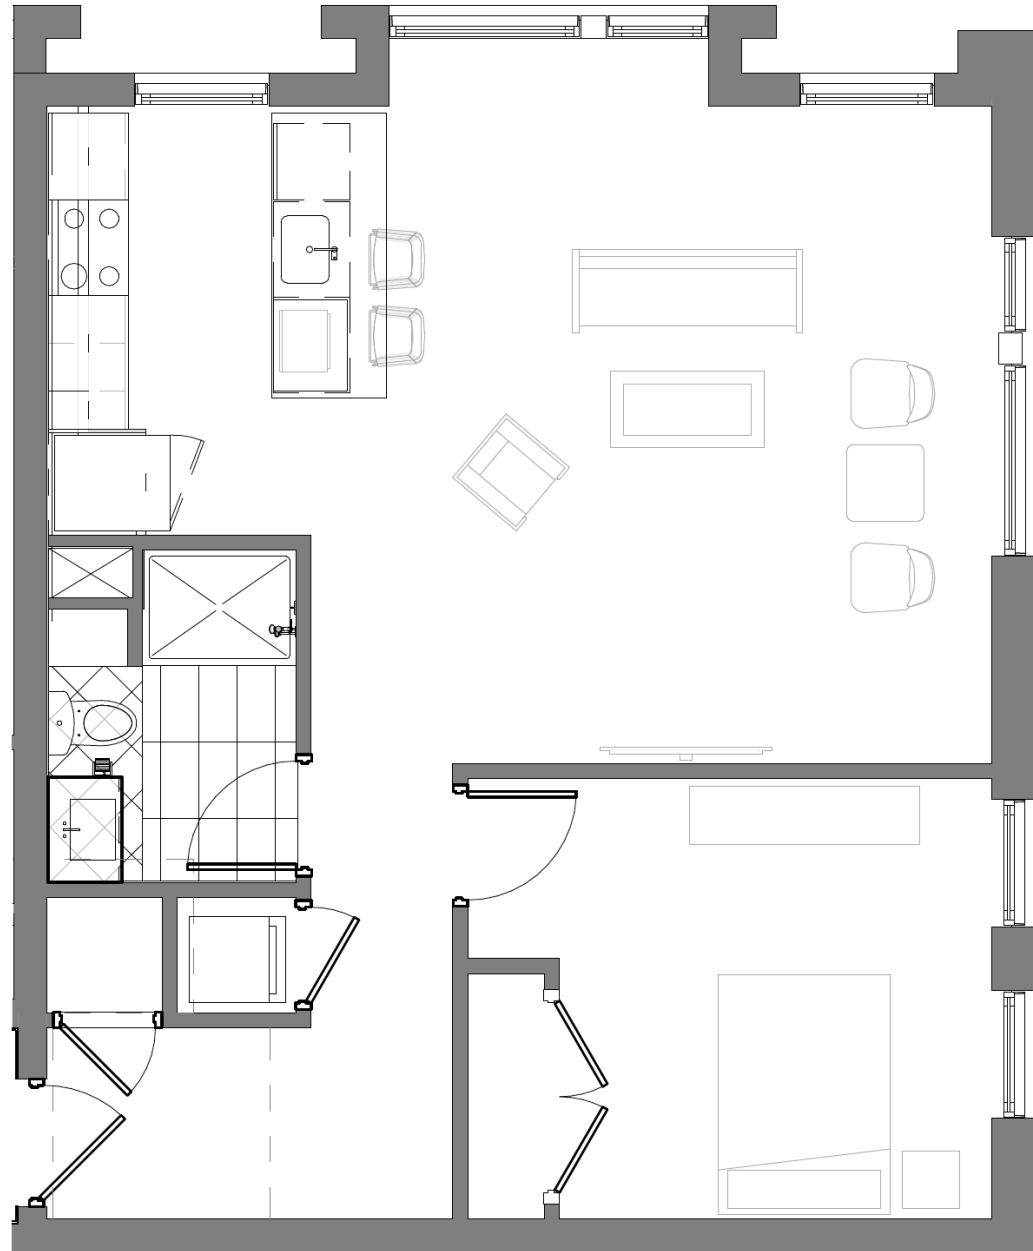

# 839 BEACON

839 Beacon Street  
Units 204, 304, 404, 504

1 Bedroom + Den  
1 Bathroom  
812 sq. ft.

Gibson | Sotheby's  
INTERNATIONAL REALTY

*All drawings and descriptions are conceptual only and are for the convenience of reference. They should not be relied upon as representations of the final detail of 839 Beacon Street. The developer expressly reserves the right to make modifications, revisions and changes at its discretion. Actual views may vary, any views shown cannot be relied upon as actual view from any particular unit within the building.*

# 839 BEACON

839 Beacon Street  
Units 205, 305, 405, 505

1 Bedroom + Den  
1 Bathroom  
812 sq. ft.

Gibson | Sotheby's  
INTERNATIONAL REALTY

*All drawings and descriptions are conceptual only and are for the convenience of reference. They should not be relied upon as representations of the final detail of 839 Beacon Street. The developer expressly reserves the right to make modifications, revisions and changes at its discretion. Actual views may vary, any views shown cannot be relied upon as actual view from any particular unit within the building.*

# 839 BEACON

839 Beacon Street  
Units 206 & 306

1 Bedroom  
1 Bathroom  
732 sq. ft.

Gibson | Sotheby's  
INTERNATIONAL REALTY

*All drawings and descriptions are conceptual only and are for the convenience of reference. They should not be relied upon as representations of the final detail of 839 Beacon Street. The developer expressly reserves the right to make modifications, revisions and changes at its discretion. Actual views may vary, any views shown cannot be relied upon as actual view from any particular unit within the building.*