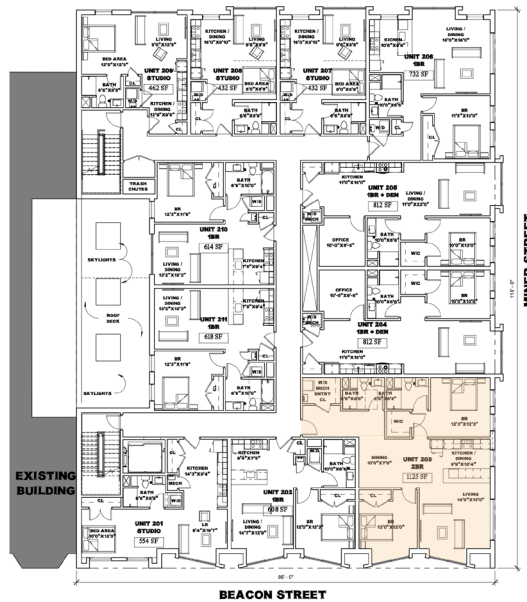

# 839 BEACON

839 Beacon Street  
Units 201, 301, 401, 501

Studio  
1 Bathroom  
554 sq. ft.

Gibson | Sotheby's  
INTERNATIONAL REALTY

All drawings and descriptions are conceptual only and are for the convenience of reference. They should not be relied upon as representations of the final detail of 839 Beacon Street. The developer expressly reserves the right to make modifications, revisions and changes at its discretion. Actual views may vary, any views shown cannot be relied upon as actual view from any particular unit within the building.

# 839 BEACON

839 Beacon Street  
Units 202, 302, 402, 502

1 Bedroom  
1 Bathroom  
608 sq. ft.

Gibson | Sotheby's  
INTERNATIONAL REALTY

*All drawings and descriptions are conceptual only and are for the convenience of reference. They should not be relied upon as representations of the final detail of 839 Beacon Street. The developer expressly reserves the right to make modifications, revisions and changes at its discretion. Actual views may vary, any views shown cannot be relied upon as actual view from any particular unit within the building.*

# 839 BEACON

**839 Beacon Street**  
Units 203, 303, 403, 503

2 Bedrooms  
2 Bathrooms  
1,125 sq. ft.

# 839 BEACON

839 Beacon Street  
Units 204, 304, 404, 504

1 Bedroom + Den  
1 Bathroom  
812 sq. ft.

Gibson | Sotheby's  
INTERNATIONAL REALTY

*All drawings and descriptions are conceptual only and are for the convenience of reference. They should not be relied upon as representations of the final detail of 839 Beacon Street. The developer expressly reserves the right to make modifications, revisions and changes at its discretion. Actual views may vary, any views shown cannot be relied upon as actual view from any particular unit within the building.*