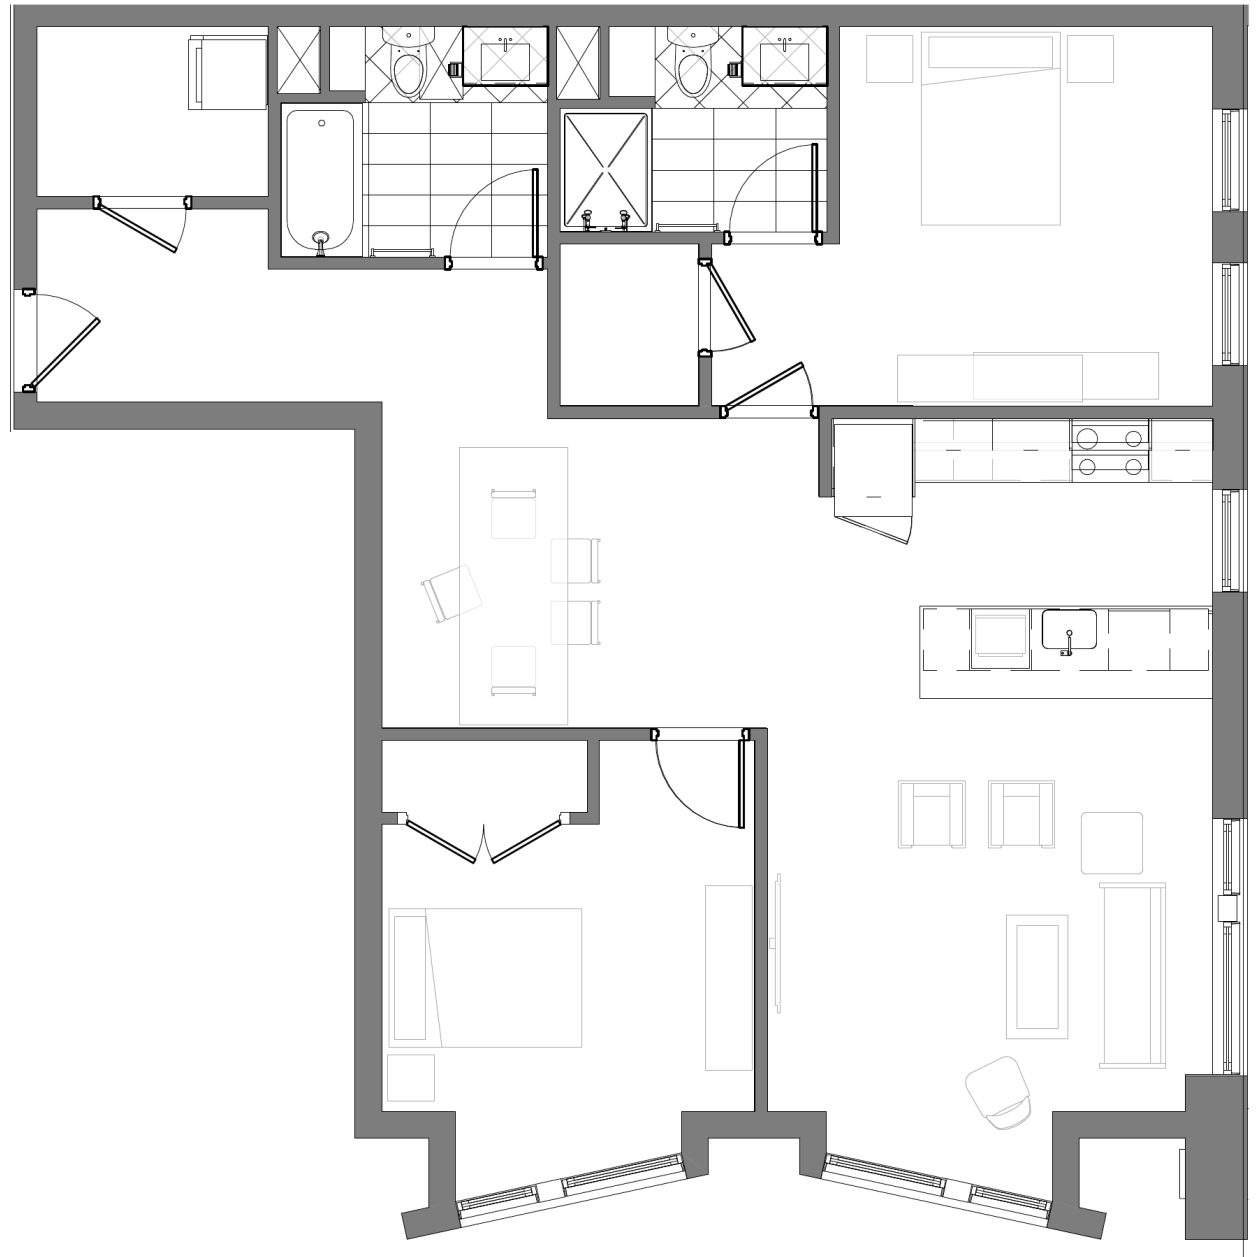

# 839 BEACON

839 Beacon Street  
Unit 101

1 Bedroom  
1 Bathroom  
693 sq. ft.

Gibson | Sotheby's  
INTERNATIONAL REALTY

*All drawings and descriptions are conceptual only and are for the convenience of reference. They should not be relied upon as representations of the final detail of 839 Beacon Street. The developer expressly reserves the right to make modifications, revisions and changes at its discretion. Actual views may vary, any views shown cannot be relied upon as actual view from any particular unit within the building.*

# 839 BEACON

839 Beacon Street  
Units 202, 302, 402, 502

1 Bedroom  
1 Bathroom  
608 sq. ft.

Gibson | Sotheby's  
INTERNATIONAL REALTY

*All drawings and descriptions are conceptual only and are for the convenience of reference. They should not be relied upon as representations of the final detail of 839 Beacon Street. The developer expressly reserves the right to make modifications, revisions and changes at its discretion. Actual views may vary, any views shown cannot be relied upon as actual view from any particular unit within the building.*

# 839 BEACON

**839 Beacon Street**  
Units 203, 303, 403, 503

2 Bedrooms  
2 Bathrooms  
1,125 sq. ft.

# 839 BEACON

839 Beacon Street  
Units 204, 304, 404, 504

1 Bedroom + Den  
1 Bathroom  
812 sq. ft.

Gibson | Sotheby's  
INTERNATIONAL REALTY

*All drawings and descriptions are conceptual only and are for the convenience of reference. They should not be relied upon as representations of the final detail of 839 Beacon Street. The developer expressly reserves the right to make modifications, revisions and changes at its discretion. Actual views may vary, any views shown cannot be relied upon as actual view from any particular unit within the building.*