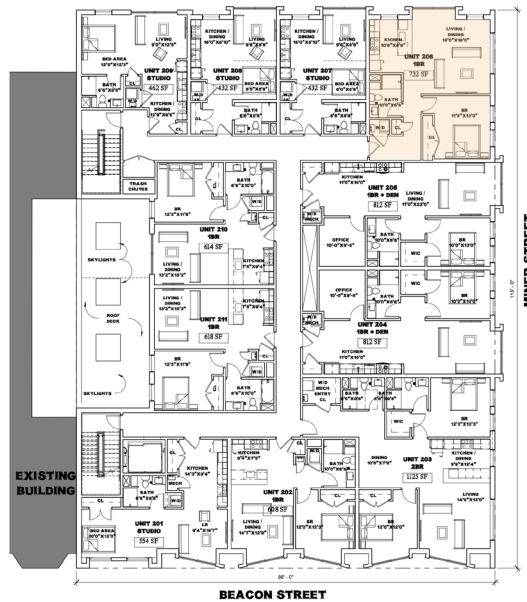

# 839 BEACON

839 Beacon Street  
Units 204, 304, 404, 504

1 Bedroom + Den  
1 Bathroom  
812 sq. ft.

Gibson | Sotheby's  
INTERNATIONAL REALTY

*All drawings and descriptions are conceptual only and are for the convenience of reference. They should not be relied upon as representations of the final detail of 839 Beacon Street. The developer expressly reserves the right to make modifications, revisions and changes at its discretion. Actual views may vary, any views shown cannot be relied upon as actual view from any particular unit within the building.*

# 839 BEACON

839 Beacon Street  
Units 205, 305, 405, 505

1 Bedroom + Den  
1 Bathroom  
812 sq. ft.

Gibson | Sotheby's  
INTERNATIONAL REALTY

*All drawings and descriptions are conceptual only and are for the convenience of reference. They should not be relied upon as representations of the final detail of 839 Beacon Street. The developer expressly reserves the right to make modifications, revisions and changes at its discretion. Actual views may vary, any views shown cannot be relied upon as actual view from any particular unit within the building.*

# 839 BEACON

839 Beacon Street  
Units 206 & 306

1 Bedroom  
1 Bathroom  
732 sq. ft.

Gibson | Sotheby's  
INTERNATIONAL REALTY

*All drawings and descriptions are conceptual only and are for the convenience of reference. They should not be relied upon as representations of the final detail of 839 Beacon Street. The developer expressly reserves the right to make modifications, revisions and changes at its discretion. Actual views may vary, any views shown cannot be relied upon as actual view from any particular unit within the building.*