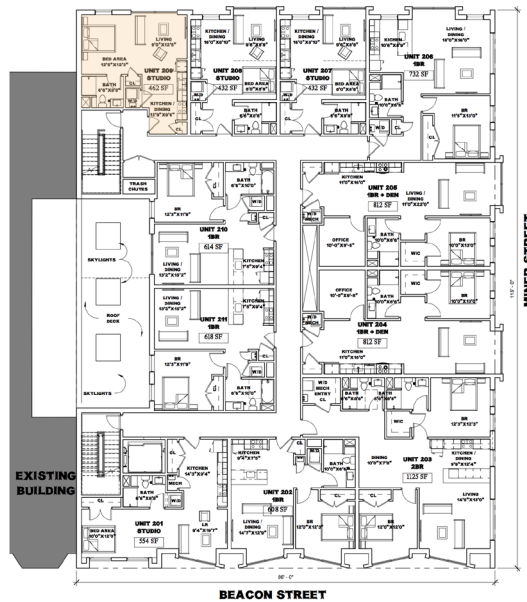

# 839 BEACON

839 Beacon Street  
Units 207 & 307

Studio  
1 Bathroom  
432 sq. ft.

Gibson | Sotheby's  
INTERNATIONAL REALTY

All drawings and descriptions are conceptual only and are for the convenience of reference. They should not be relied upon as representations of the final detail of 839 Beacon Street. The developer expressly reserves the right to make modifications, revisions and changes at its discretion. Actual views may vary, any views shown cannot be relied upon as actual view from any particular unit within the building.

# 839 BEACON

839 Beacon Street  
Units 208, 308, 407, 507

Studio  
1 Bathroom  
432 sq. ft.

Gibson | Sotheby's  
INTERNATIONAL REALTY

*All drawings and descriptions are conceptual only and are for the convenience of reference. They should not be relied upon as representations of the final detail of 839 Beacon Street. The developer expressly reserves the right to make modifications, revisions and changes at its discretion. Actual views may vary, any views shown cannot be relied upon as actual view from any particular unit within the building.*

# 839 BEACON

839 Beacon Street  
Units 209, 309, 408, 508

Studio  
1 Bathroom  
462 sq. ft.

Gibson | Sotheby's  
INTERNATIONAL REALTY

All drawings and descriptions are conceptual only and are for the convenience of reference. They should not be relied upon as representations of the final detail of 839 Beacon Street. The developer expressly reserves the right to make modifications, revisions and changes at its discretion. Actual views may vary, any views shown cannot be relied upon as actual view from any particular unit within the building.