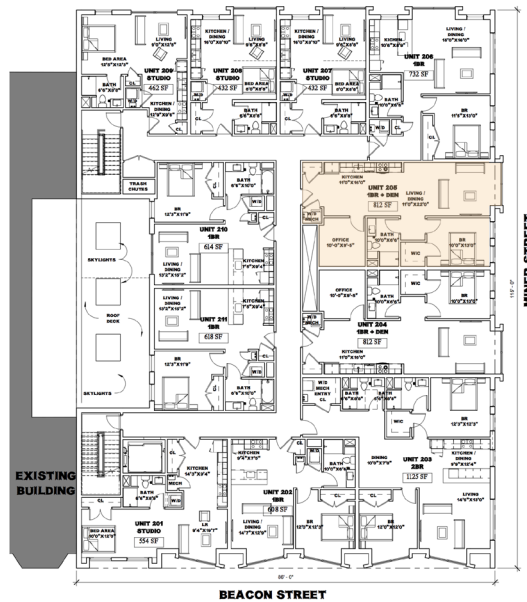

# 839 BEACON

**839 Beacon Street**  
Units 203, 303, 403, 503

2 Bedrooms  
2 Bathrooms  
1,125 sq. ft.

# 839 BEACON

839 Beacon Street  
Units 204, 304, 404, 504

1 Bedroom + Den  
1 Bathroom  
812 sq. ft.

Gibson | Sotheby's  
INTERNATIONAL REALTY

*All drawings and descriptions are conceptual only and are for the convenience of reference. They should not be relied upon as representations of the final detail of 839 Beacon Street. The developer expressly reserves the right to make modifications, revisions and changes at its discretion. Actual views may vary, any views shown cannot be relied upon as actual view from any particular unit within the building.*

# 839 BEACON

839 Beacon Street  
Units 205, 305, 405, 505

1 Bedroom + Den  
1 Bathroom  
812 sq. ft.

Gibson | Sotheby's  
INTERNATIONAL REALTY

*All drawings and descriptions are conceptual only and are for the convenience of reference. They should not be relied upon as representations of the final detail of 839 Beacon Street. The developer expressly reserves the right to make modifications, revisions and changes at its discretion. Actual views may vary, any views shown cannot be relied upon as actual view from any particular unit within the building.*

# 839 BEACON

839 Beacon Street  
Units 206 & 306

1 Bedroom  
1 Bathroom  
732 sq. ft.

Gibson | Sotheby's  
INTERNATIONAL REALTY

*All drawings and descriptions are conceptual only and are for the convenience of reference. They should not be relied upon as representations of the final detail of 839 Beacon Street. The developer expressly reserves the right to make modifications, revisions and changes at its discretion. Actual views may vary, any views shown cannot be relied upon as actual view from any particular unit within the building.*