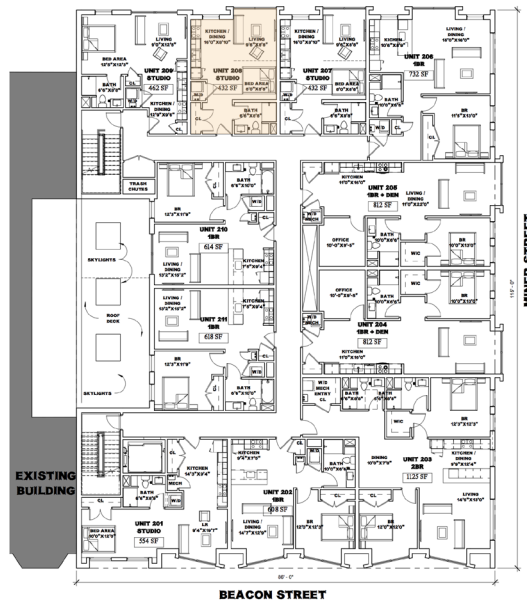

# 839 BEACON

839 Beacon Street  
Units 206 & 306

1 Bedroom  
1 Bathroom  
732 sq. ft.

Gibson | Sotheby's  
INTERNATIONAL REALTY

*All drawings and descriptions are conceptual only and are for the convenience of reference. They should not be relied upon as representations of the final detail of 839 Beacon Street. The developer expressly reserves the right to make modifications, revisions and changes at its discretion. Actual views may vary, any views shown cannot be relied upon as actual view from any particular unit within the building.*

# 839 BEACON

839 Beacon Street  
Units 207 & 307

Studio  
1 Bathroom  
432 sq. ft.

Gibson | Sotheby's  
INTERNATIONAL REALTY

All drawings and descriptions are conceptual only and are for the convenience of reference. They should not be relied upon as representations of the final detail of 839 Beacon Street. The developer expressly reserves the right to make modifications, revisions and changes at its discretion. Actual views may vary, any views shown cannot be relied upon as actual view from any particular unit within the building.

# 839 BEACON

839 Beacon Street  
Units 208, 308, 407, 507

Studio  
1 Bathroom  
432 sq. ft.

Gibson | Sotheby's  
INTERNATIONAL REALTY

*All drawings and descriptions are conceptual only and are for the convenience of reference. They should not be relied upon as representations of the final detail of 839 Beacon Street. The developer expressly reserves the right to make modifications, revisions and changes at its discretion. Actual views may vary, any views shown cannot be relied upon as actual view from any particular unit within the building.*