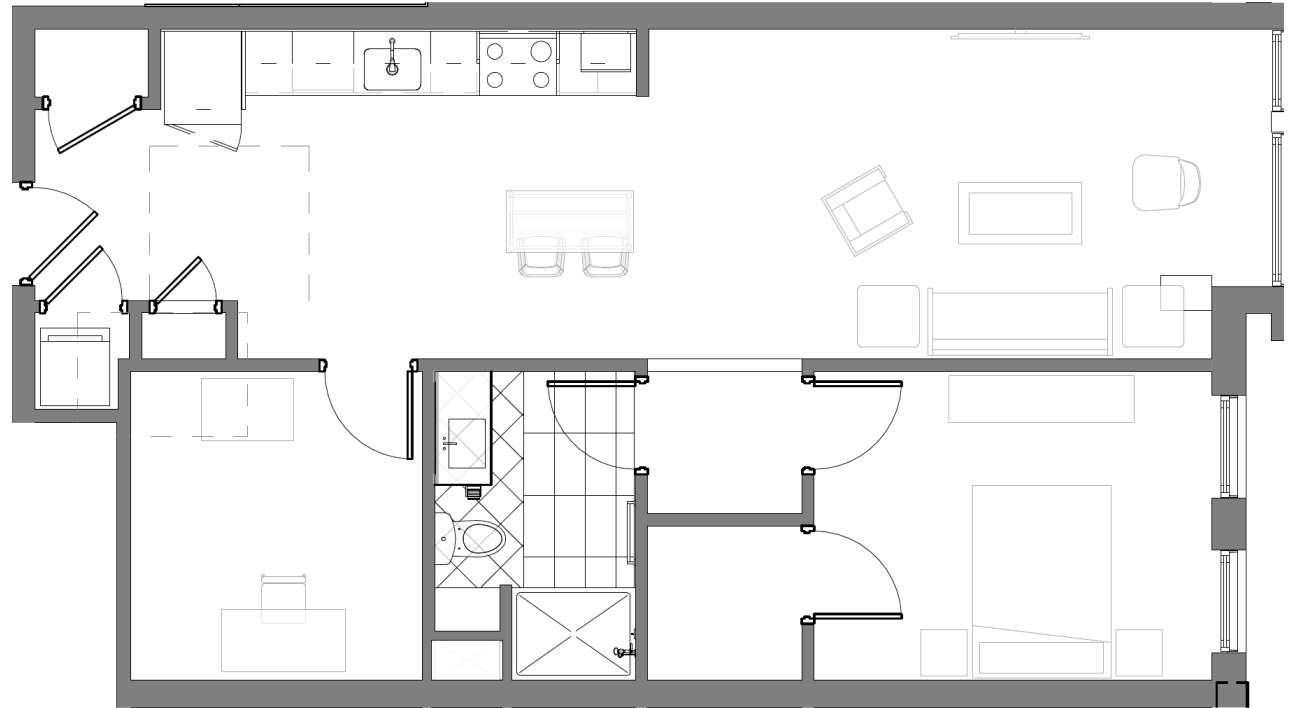

# 839 BEACON

**839 Beacon Street**  
Units 203, 303, 403, 503

2 Bedrooms  
2 Bathrooms  
1,125 sq. ft.

# 839 BEACON

839 Beacon Street  
Units 204, 304, 404, 504

1 Bedroom + Den  
1 Bathroom  
812 sq. ft.

Gibson | Sotheby's  
INTERNATIONAL REALTY

*All drawings and descriptions are conceptual only and are for the convenience of reference. They should not be relied upon as representations of the final detail of 839 Beacon Street. The developer expressly reserves the right to make modifications, revisions and changes at its discretion. Actual views may vary, any views shown cannot be relied upon as actual view from any particular unit within the building.*

# 839 BEACON

839 Beacon Street  
Units 205, 305, 405, 505

1 Bedroom + Den  
1 Bathroom  
812 sq. ft.

Gibson | Sotheby's  
INTERNATIONAL REALTY

*All drawings and descriptions are conceptual only and are for the convenience of reference. They should not be relied upon as representations of the final detail of 839 Beacon Street. The developer expressly reserves the right to make modifications, revisions and changes at its discretion. Actual views may vary, any views shown cannot be relied upon as actual view from any particular unit within the building.*

# 839 BEACON

839 Beacon Street  
Units 206 & 306

1 Bedroom  
1 Bathroom  
732 sq. ft.

Gibson | Sotheby's  
INTERNATIONAL REALTY

*All drawings and descriptions are conceptual only and are for the convenience of reference. They should not be relied upon as representations of the final detail of 839 Beacon Street. The developer expressly reserves the right to make modifications, revisions and changes at its discretion. Actual views may vary, any views shown cannot be relied upon as actual view from any particular unit within the building.*