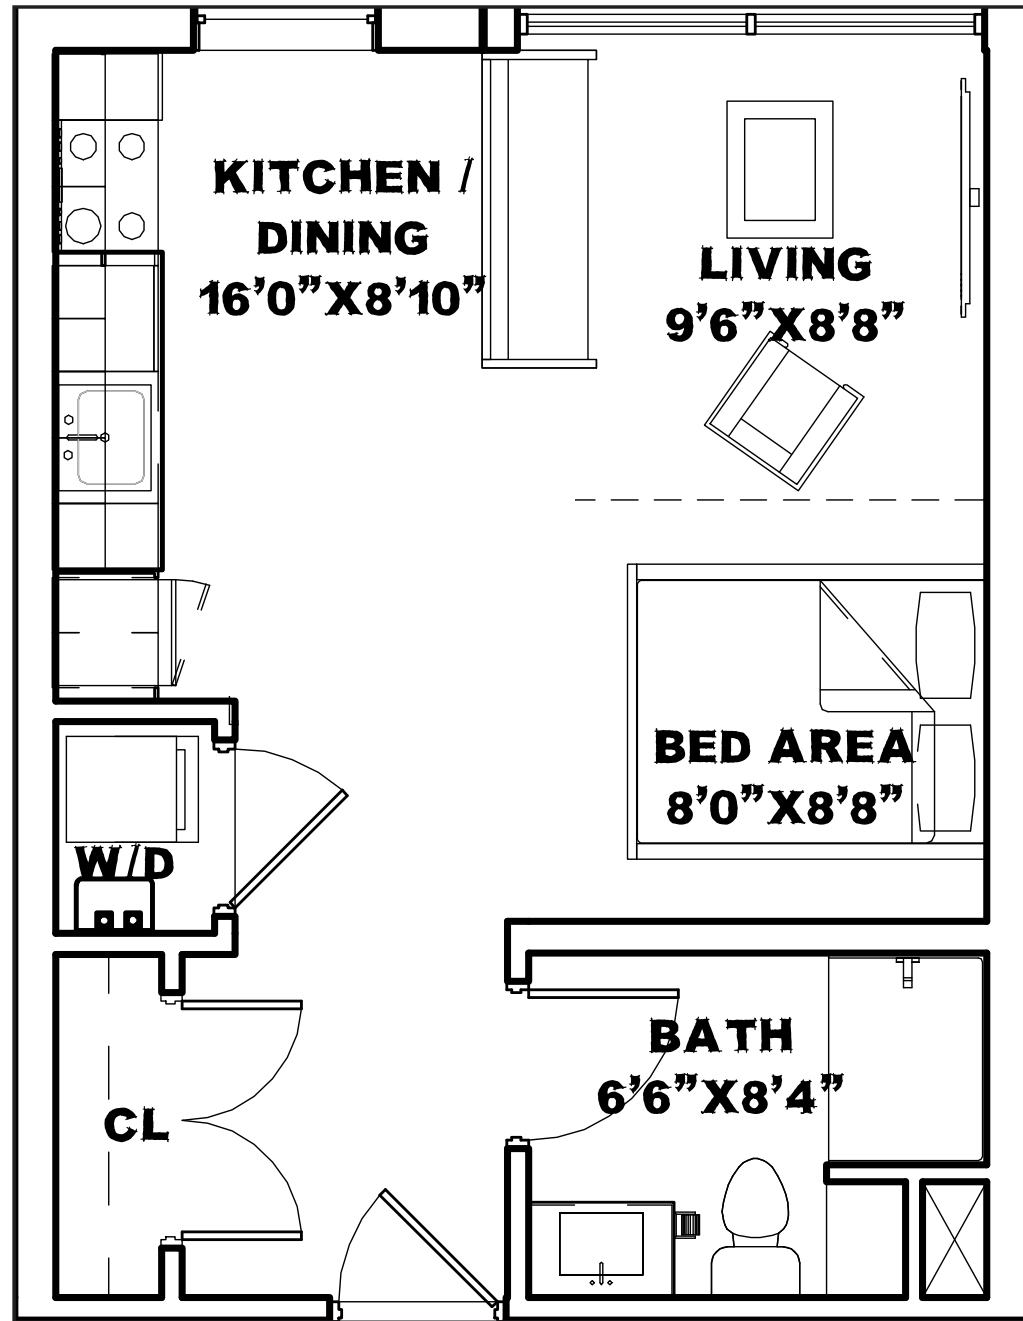

# 839 BEACON

839 Beacon Street  
Unit 101

1 Bedroom  
1 Bathroom  
693 sq. ft.

Gibson | Sotheby's  
INTERNATIONAL REALTY

*All drawings and descriptions are conceptual only and are for the convenience of reference. They should not be relied upon as representations of the final detail of 839 Beacon Street. The developer expressly reserves the right to make modifications, revisions and changes at its discretion. Actual views may vary, any views shown cannot be relied upon as actual view from any particular unit within the building.*

# 839 BEACON

839 Beacon Street  
Unit 102

Studio  
1 Bathroom  
415 sq. ft.

Gibson | Sotheby's  
INTERNATIONAL REALTY

*All drawings and descriptions are conceptual only and are for the convenience of reference. They should not be relied upon as representations of the final detail of 839 Beacon Street. The developer expressly reserves the right to make modifications, revisions and changes at its discretion. Actual views may vary, any views shown cannot be relied upon as actual view from any particular unit within the building.*

# 839 BEACON

839 Beacon Street  
Unit 103

Studio  
1 Bathroom  
415 sq. ft.

Gibson | Sotheby's  
INTERNATIONAL REALTY

*All drawings and descriptions are conceptual only and are for the convenience of reference. They should not be relied upon as representations of the final detail of 839 Beacon Street. The developer expressly reserves the right to make modifications, revisions and changes at its discretion. Actual views may vary, any views shown cannot be relied upon as actual view from any particular unit within the building.*