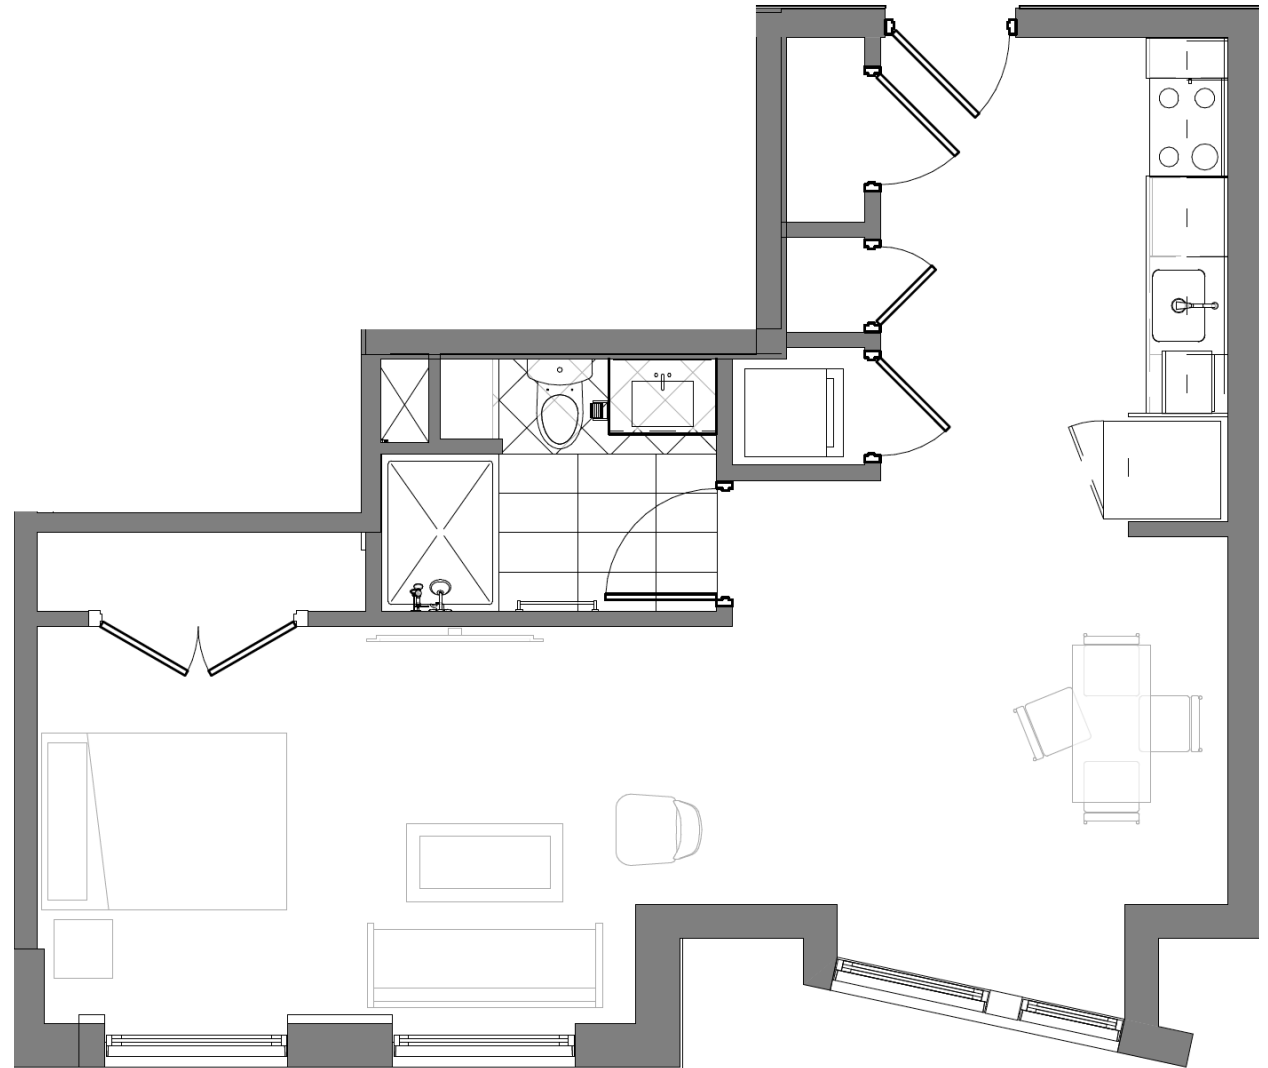

839 BEACON

839 Beacon Street
Units 201, 301, 401, 501

Studio
1 Bathroom
554 sq. ft.

Gibson | Sotheby's
INTERNATIONAL REALTY

All drawings and descriptions are conceptual only and are for the convenience of reference. They should not be relied upon as representations of the final detail of 839 Beacon Street. The developer expressly reserves the right to make modifications, revisions and changes at its discretion. Actual views may vary, any views shown cannot be relied upon as actual view from any particular unit within the building.