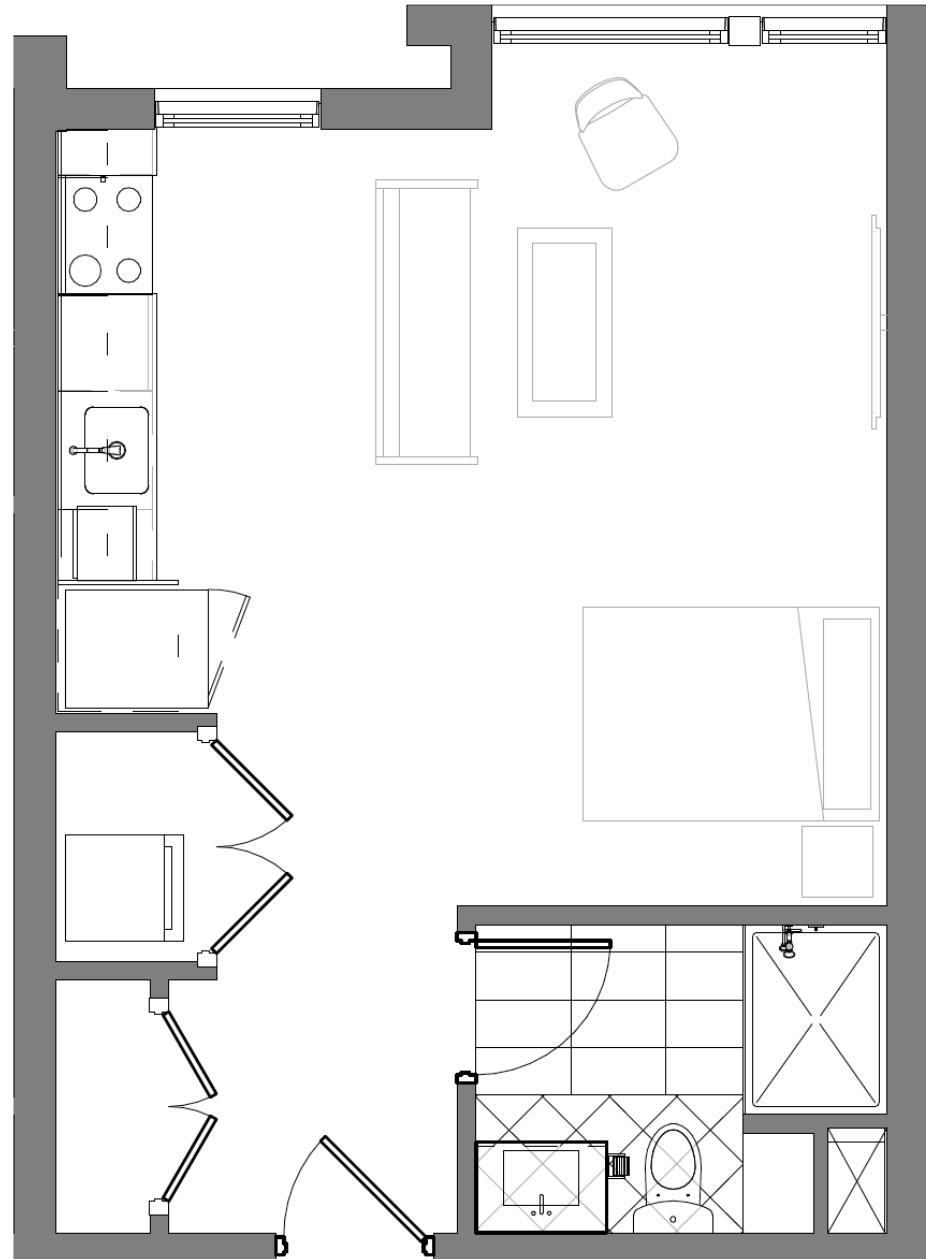

# 839 BEACON

839 Beacon Street  
Units 206 & 306

1 Bedroom  
1 Bathroom  
732 sq. ft.

Gibson | Sotheby's  
INTERNATIONAL REALTY

*All drawings and descriptions are conceptual only and are for the convenience of reference. They should not be relied upon as representations of the final detail of 839 Beacon Street. The developer expressly reserves the right to make modifications, revisions and changes at its discretion. Actual views may vary, any views shown cannot be relied upon as actual view from any particular unit within the building.*

# 839 BEACON

839 Beacon Street  
Units 207 & 307

Studio  
1 Bathroom  
432 sq. ft.

Gibson | Sotheby's  
INTERNATIONAL REALTY

All drawings and descriptions are conceptual only and are for the convenience of reference. They should not be relied upon as representations of the final detail of 839 Beacon Street. The developer expressly reserves the right to make modifications, revisions and changes at its discretion. Actual views may vary, any views shown cannot be relied upon as actual view from any particular unit within the building.

# 839 BEACON

839 Beacon Street  
Units 208, 308, 407, 507

Studio  
1 Bathroom  
432 sq. ft.

Gibson | Sotheby's  
INTERNATIONAL REALTY

*All drawings and descriptions are conceptual only and are for the convenience of reference. They should not be relied upon as representations of the final detail of 839 Beacon Street. The developer expressly reserves the right to make modifications, revisions and changes at its discretion. Actual views may vary, any views shown cannot be relied upon as actual view from any particular unit within the building.*