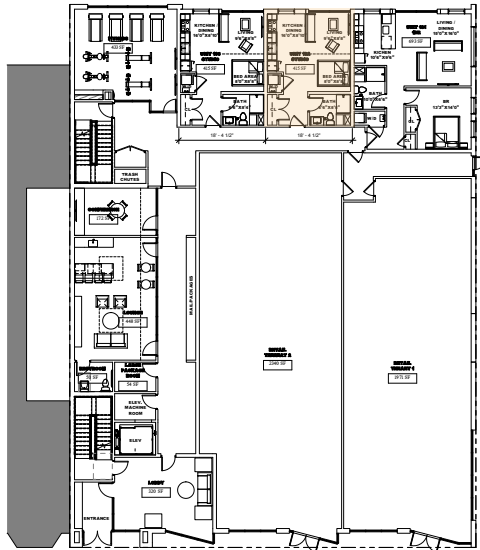

# 839 BEACON

839 Beacon Street  
Unit 101

1 Bedroom  
1 Bathroom  
693 sq. ft.

Gibson | Sotheby's  
INTERNATIONAL REALTY

*All drawings and descriptions are conceptual only and are for the convenience of reference. They should not be relied upon as representations of the final detail of 839 Beacon Street. The developer expressly reserves the right to make modifications, revisions and changes at its discretion. Actual views may vary, any views shown cannot be relied upon as actual view from any particular unit within the building.*

# 839 BEACON

839 Beacon Street  
Unit 102

Studio  
1 Bathroom  
415 sq. ft.

Gibson | Sotheby's  
INTERNATIONAL REALTY

*All drawings and descriptions are conceptual only and are for the convenience of reference. They should not be relied upon as representations of the final detail of 839 Beacon Street. The developer expressly reserves the right to make modifications, revisions and changes at its discretion. Actual views may vary, any views shown cannot be relied upon as actual view from any particular unit within the building.*

# 839 BEACON

839 Beacon Street  
Unit 103

Studio  
1 Bathroom  
415 sq. ft.

Gibson | Sotheby's  
INTERNATIONAL REALTY

*All drawings and descriptions are conceptual only and are for the convenience of reference. They should not be relied upon as representations of the final detail of 839 Beacon Street. The developer expressly reserves the right to make modifications, revisions and changes at its discretion. Actual views may vary, any views shown cannot be relied upon as actual view from any particular unit within the building.*