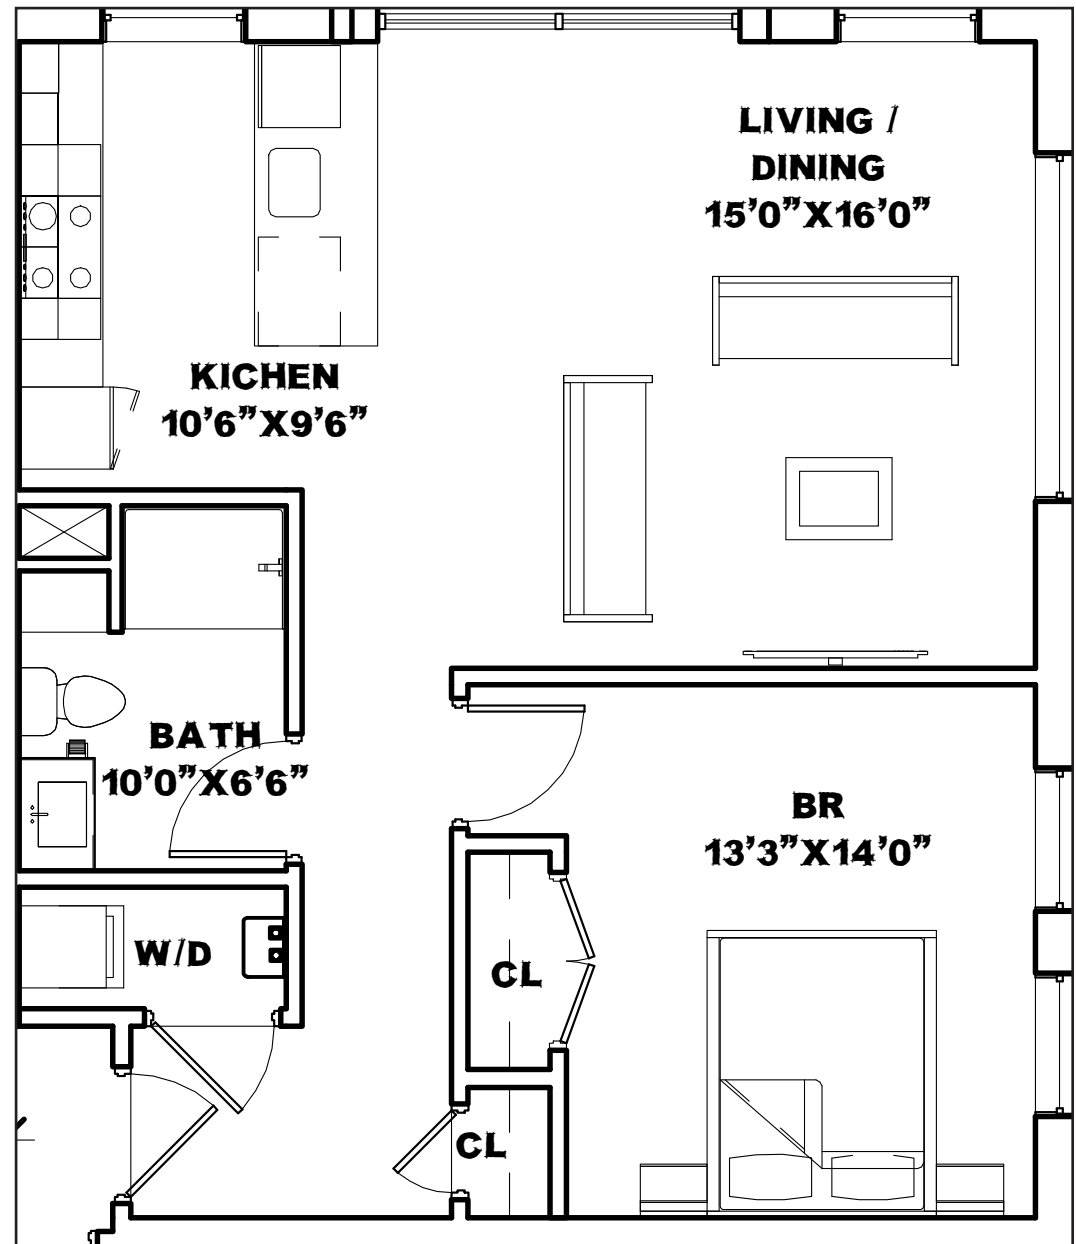

# 839 BEACON

839 Beacon Street  
Unit 101

1 Bedroom  
1 Bathroom  
693 sq. ft.

Gibson | Sotheby's  
INTERNATIONAL REALTY

*All drawings and descriptions are conceptual only and are for the convenience of reference. They should not be relied upon as representations of the final detail of 839 Beacon Street. The developer expressly reserves the right to make modifications, revisions and changes at its discretion. Actual views may vary, any views shown cannot be relied upon as actual view from any particular unit within the building.*

# 839 BEACON

839 Beacon Street  
Unit 102

Studio  
1 Bathroom  
415 sq. ft.

Gibson | Sotheby's  
INTERNATIONAL REALTY

*All drawings and descriptions are conceptual only and are for the convenience of reference. They should not be relied upon as representations of the final detail of 839 Beacon Street. The developer expressly reserves the right to make modifications, revisions and changes at its discretion. Actual views may vary, any views shown cannot be relied upon as actual view from any particular unit within the building.*

# 839 BEACON

839 Beacon Street  
Unit 103

Studio  
1 Bathroom  
415 sq. ft.

Gibson | Sotheby's  
INTERNATIONAL REALTY

*All drawings and descriptions are conceptual only and are for the convenience of reference. They should not be relied upon as representations of the final detail of 839 Beacon Street. The developer expressly reserves the right to make modifications, revisions and changes at its discretion. Actual views may vary, any views shown cannot be relied upon as actual view from any particular unit within the building.*