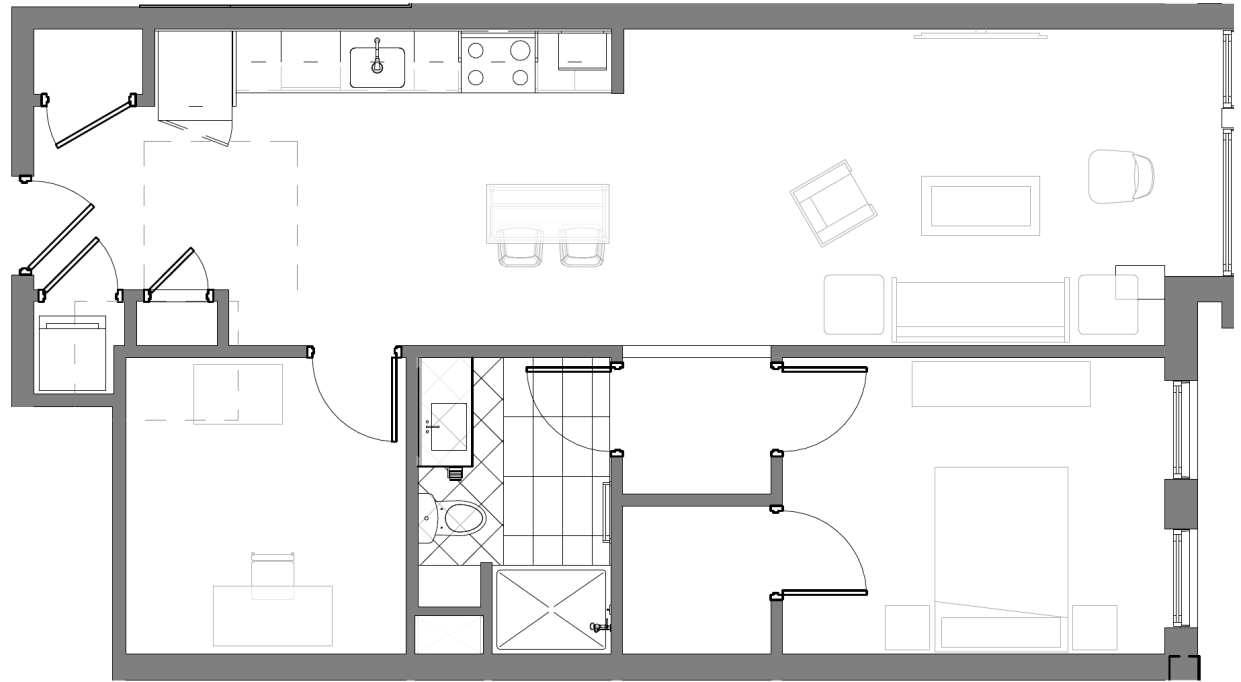

839 BEACON

839 Beacon Street
Units 205, 305, 405, 505

1 Bedroom + Den
1 Bathroom
812 sq. ft.

Gibson | Sotheby's
INTERNATIONAL REALTY

All drawings and descriptions are conceptual only and are for the convenience of reference. They should not be relied upon as representations of the final detail of 839 Beacon Street. The developer expressly reserves the right to make modifications, revisions and changes at its discretion. Actual views may vary, any views shown cannot be relied upon as actual view from any particular unit within the building.