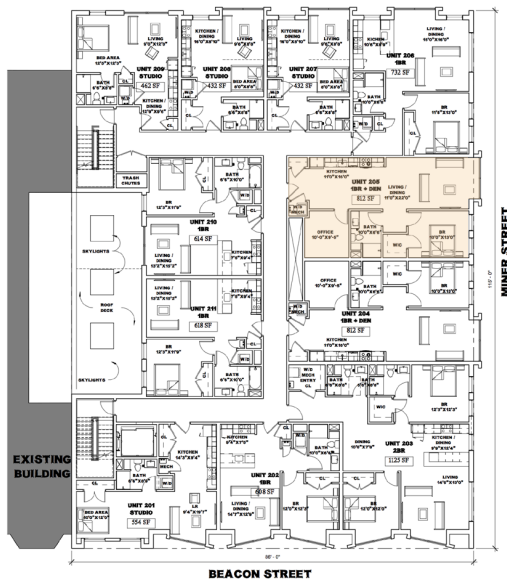

839 BEACON

839 Beacon Street
Units 205, 305, 405, 505

1 Bedroom + Den
1 Bathroom
812 sq. ft.

Gibson | Sotheby's
INTERNATIONAL REALTY

All drawings and descriptions are conceptual only and are for the convenience of reference. They should not be relied upon as representations of the final detail of 839 Beacon Street. The developer expressly reserves the right to make modifications, revisions and changes at its discretion. Actual views may vary, any views shown cannot be relied upon as actual view from any particular unit within the building.