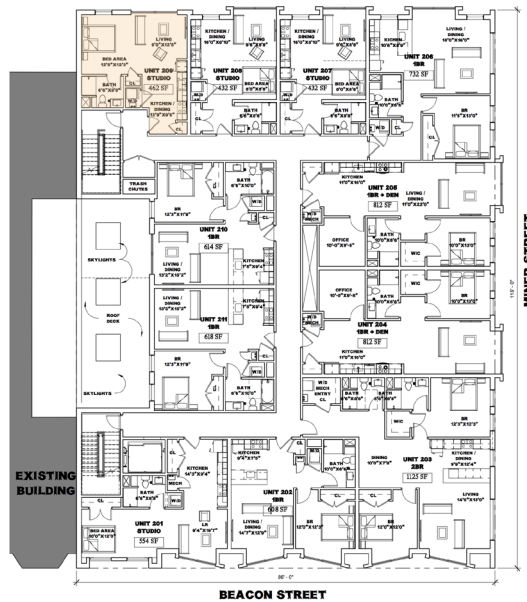

839 BEACON

839 Beacon Street
Units 209, 309, 409, 509

Studio
1 Bathroom
462 sq. ft.

Gibson | Sotheby's
INTERNATIONAL REALTY

All drawings and descriptions are conceptual only and are for the convenience of reference. They should not be relied upon as representations of the final detail of 839 Beacon Street. The developer expressly reserves the right to make modifications, revisions and changes at its discretion. Actual views may vary, any views shown cannot be relied upon as actual view from any particular unit within the building.