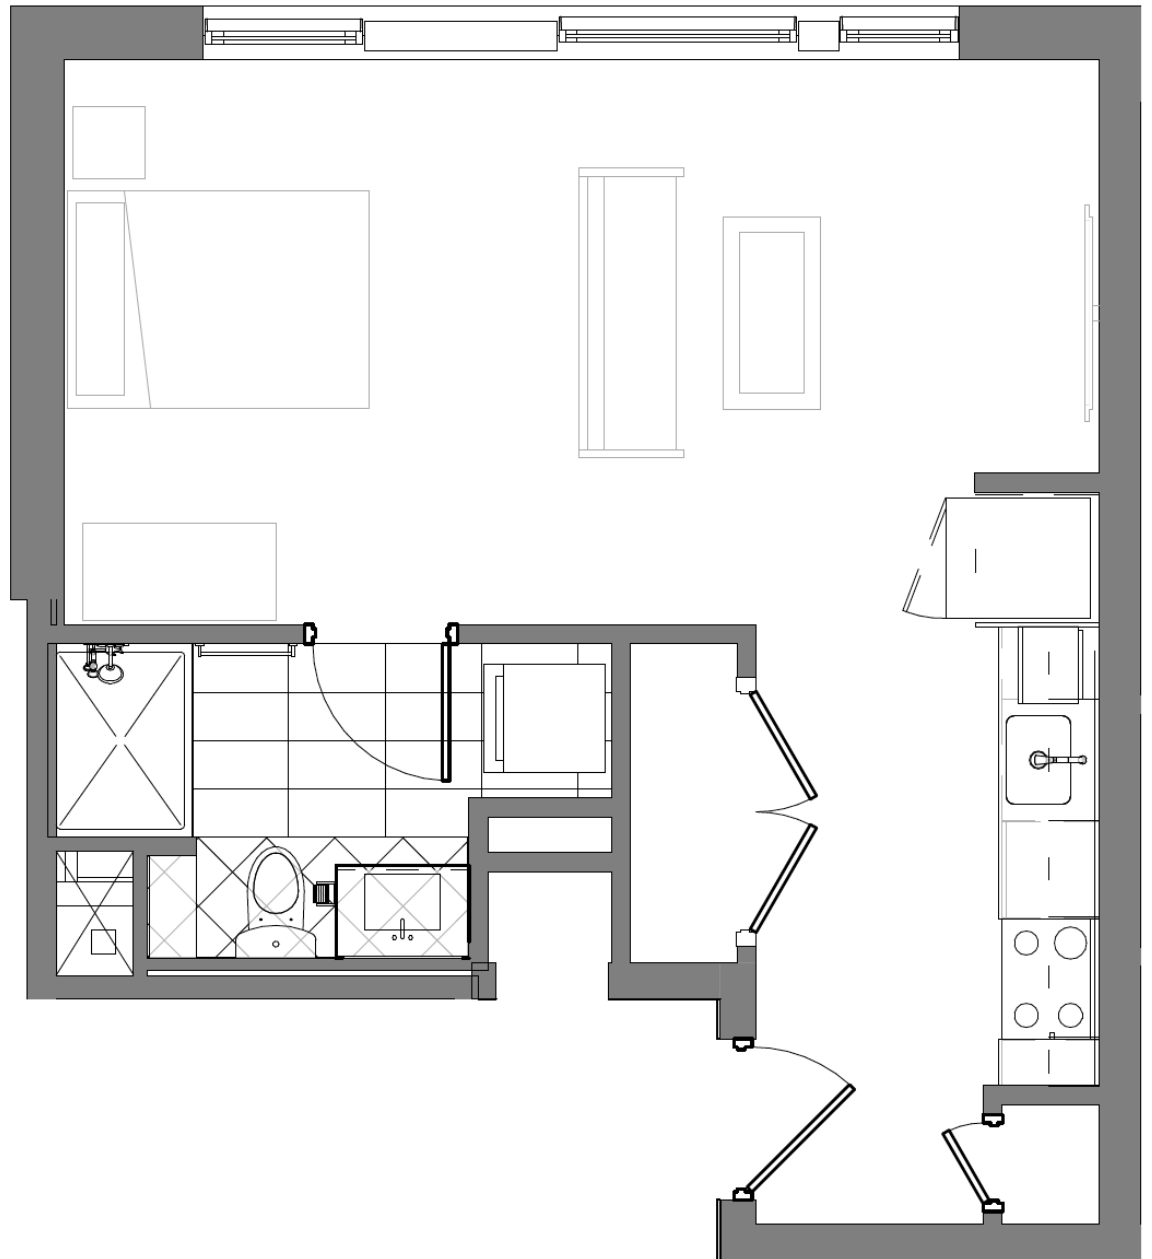

839 BEACON

839 Beacon Street
Units 209, 309, 409, 509

Studio
1 Bathroom
462 sq. ft.

Gibson | Sotheby's
INTERNATIONAL REALTY

All drawings and descriptions are conceptual only and are for the convenience of reference. They should not be relied upon as representations of the final detail of 839 Beacon Street. The developer expressly reserves the right to make modifications, revisions and changes at its discretion. Actual views may vary, any views shown cannot be relied upon as actual view from any particular unit within the building.