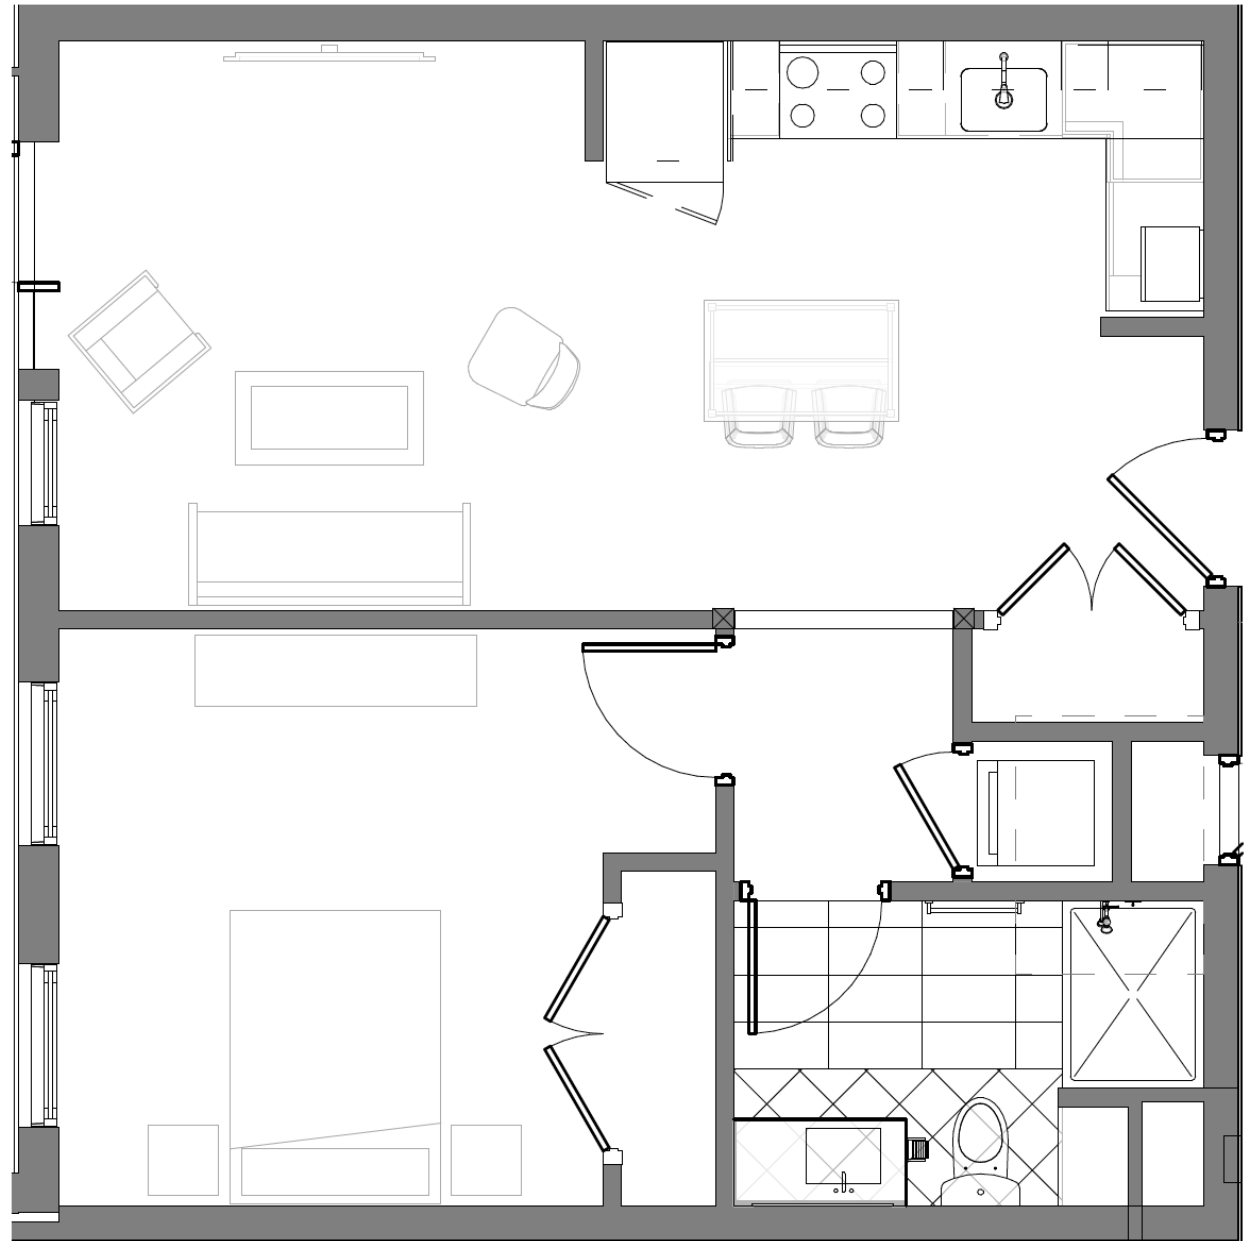

839 BEACON

839 Beacon Street
Units 211, 311, 411, 511

1 Bedroom
1 Bathroom
618 sq. ft.

Gibson | Sotheby's
INTERNATIONAL REALTY

All drawings and descriptions are conceptual only and are for the convenience of reference. They should not be relied upon as representations of the final detail of 839 Beacon Street. The developer expressly reserves the right to make modifications, revisions and changes at its discretion. Actual views may vary, any views shown cannot be relied upon as actual view from any particular unit within the building.