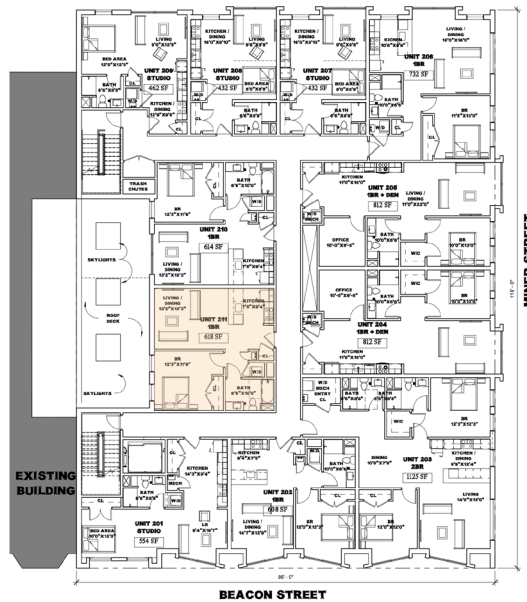

839 BEACON

839 Beacon Street
Units 211, 311, 411, 511

1 Bedroom
1 Bathroom
618 sq. ft.

Gibson | Sotheby's
INTERNATIONAL REALTY

All drawings and descriptions are conceptual only and are for the convenience of reference. They should not be relied upon as representations of the final detail of 839 Beacon Street. The developer expressly reserves the right to make modifications, revisions and changes at its discretion. Actual views may vary, any views shown cannot be relied upon as actual view from any particular unit within the building.